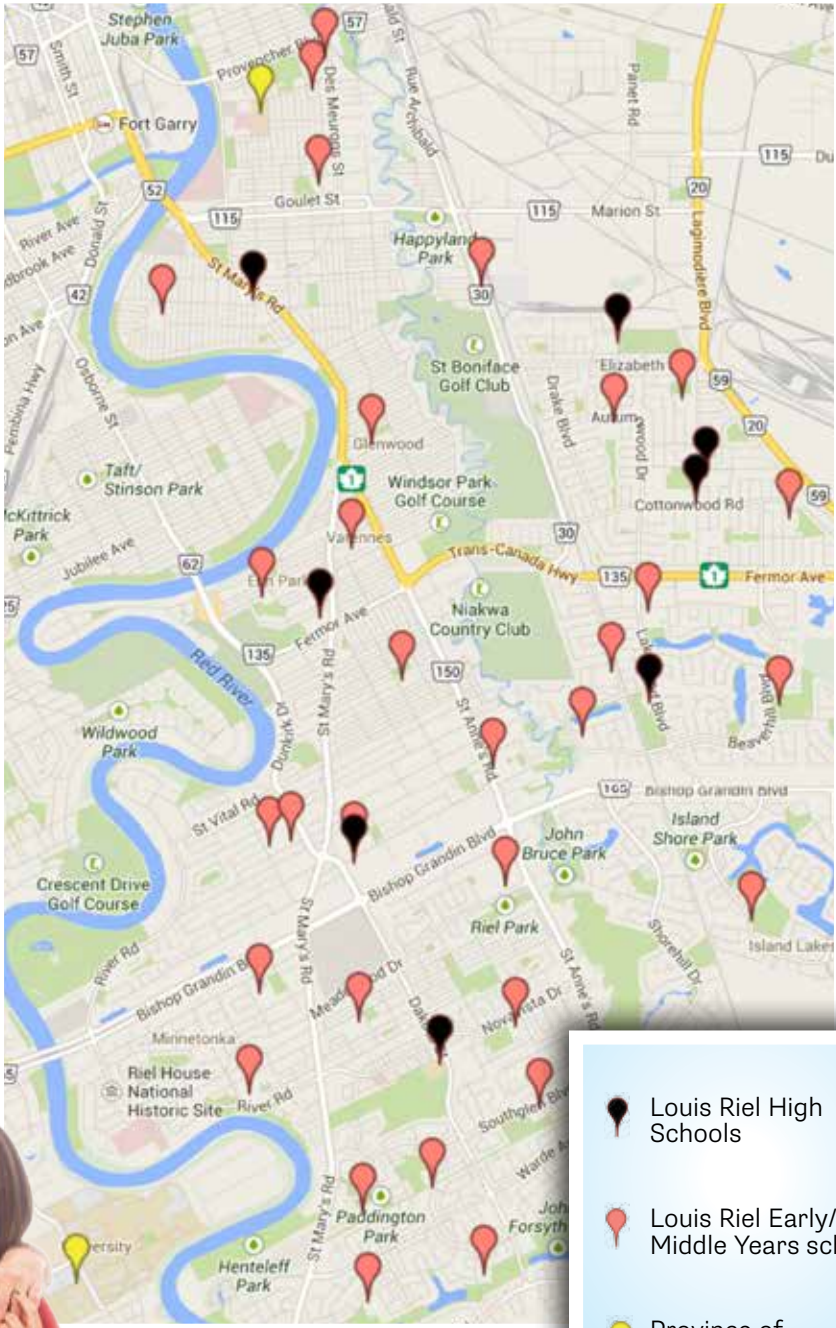

- Louis Riel High Schools
- Louis Riel Early/Middle Years schools
- Province of Manitoba Universities