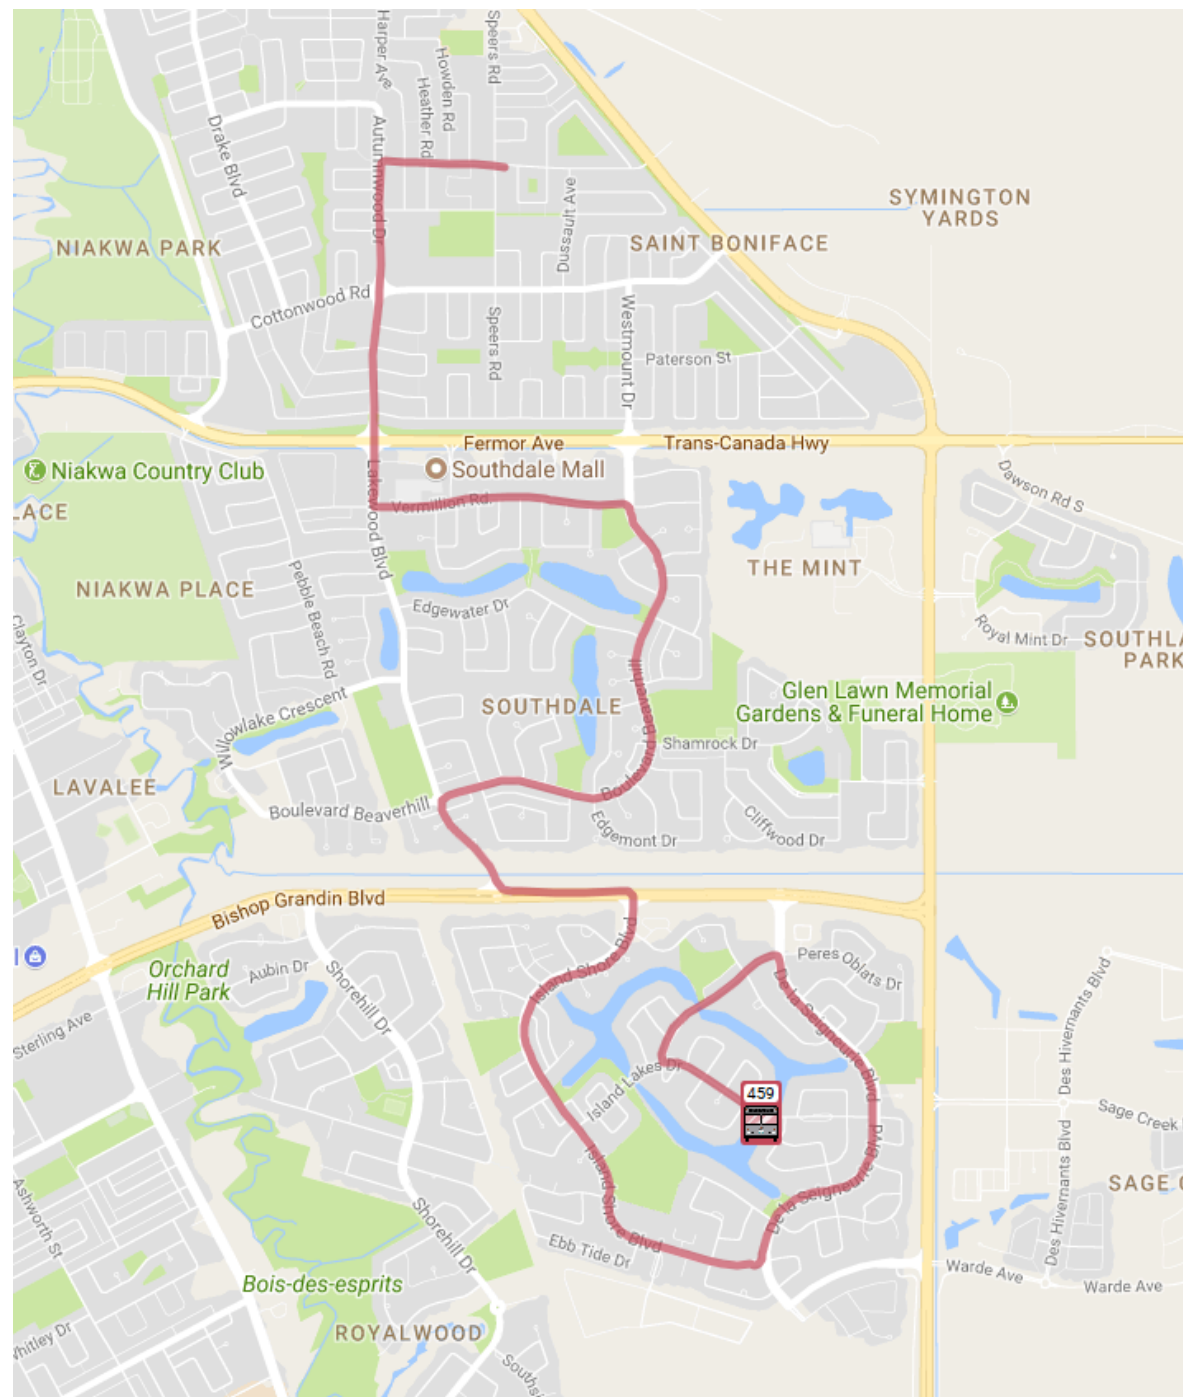

AM Service

BELIVEAU SCHOOL

Lv. 7:49 Island Lakes & Camirant
School Charter

Regular service route 16 from Island Lakes
leave Island Lakes and Camirant at
7:32 and 8:10

AM Service

Regular 16 route scheduled buses
Leave Island Lakes and Camirant at
7:32 and 8:10. They are scheduled to arrive at
Lakewood and Vermillion Northbound at
7:46 and 8:24 respectively

The 16 follows the same route,
the only difference is, it does not
go directly to the school.

The 16 turns left on Cottonwood
so students would have to walk.

PM Service

BELIVEAU SCHOOL
Ar. 15:47 School Charter-St. Mary's
Lv. 15:52 Betournay & Speers

PM Service

BELIVEAU SCHOOL

Lv. 15:10 Elizabeth & Speers
School Charter Island Lakes

BELIVEAU SCHOOL

Lv. 15:53 Elizabeth & Speers
School Charter Island Lakes