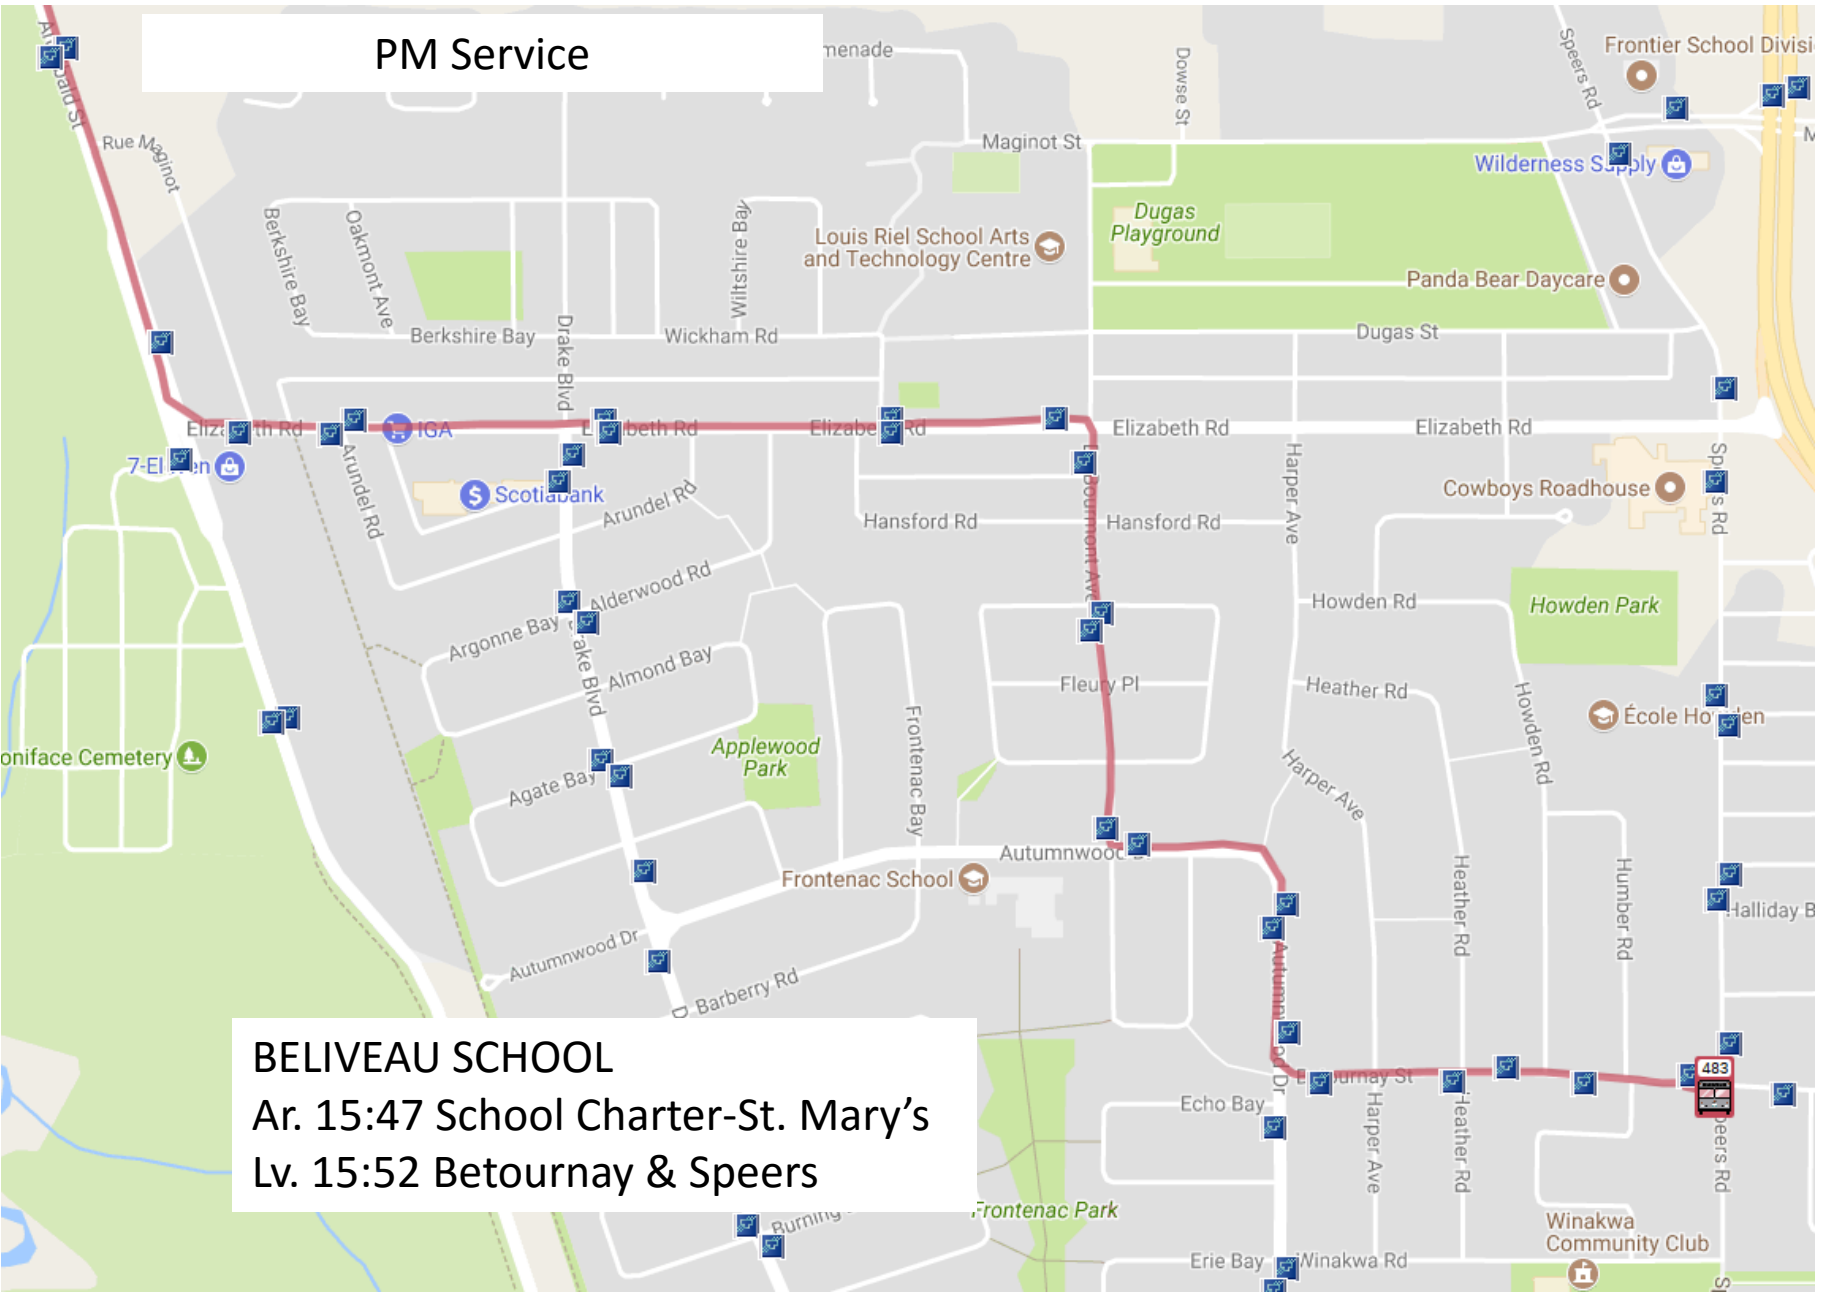

AM Service

BELIVEAU SCHOOL

Lv. 7:49 Island Lakes & Camirant
School Charter

Regular service route 16 from Island Lakes
leave Island Lakes and Camirant at
7:32 and 8:10

AM Service

Regular 16 route scheduled buses
Leave Island Lakes and Camirant at
7:32 and 8:10. They are scheduled to arrive at
Lakewood and Vermillion Northbound at
7:46 and 8:24 respectively

The 16 follows the same route,
the only difference is, it does not
go directly to the school.

The 16 turns left on Cottonwood
so students would have to walk.

PM Service

BELIVEAU SCHOOL
Ar. 15:47 School Charter-St. Mary's
Lv. 15:52 Betournay & Speers

PM Service

BELIVEAU SCHOOL

Lv. 15:10 Elizabeth & Speers
School Charter Island Lakes

BELIVEAU SCHOOL

Lv. 15:53 Elizabeth & Speers
School Charter Island Lakes