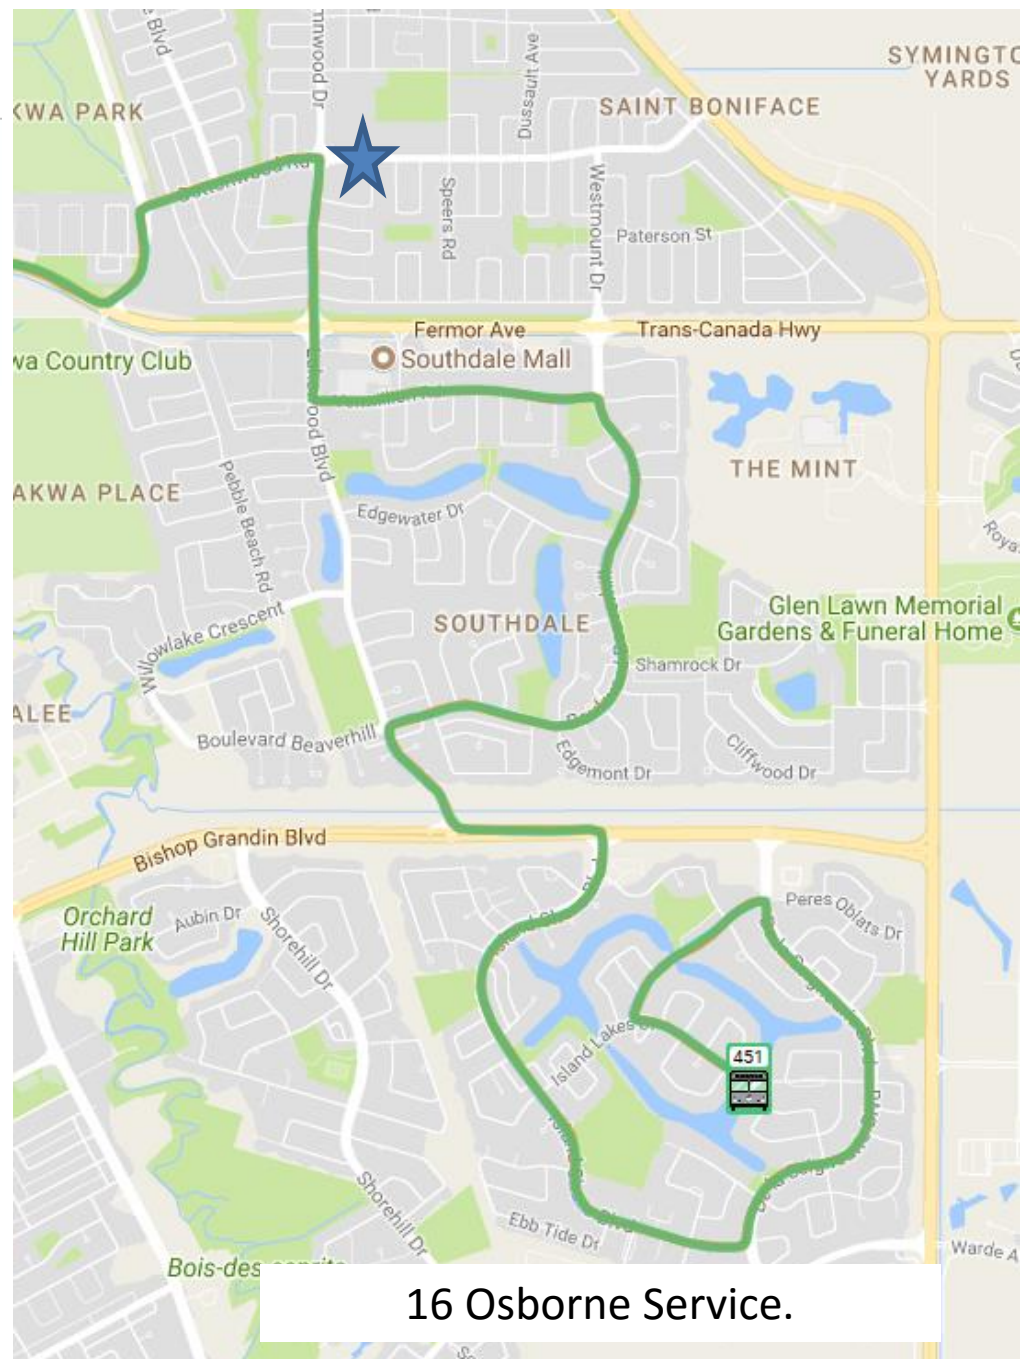

AM Service

BELIVEAU SCHOOL

Lv. 7:49 Island Lakes & Camirant
School Charter

Regular service route 16 from Island Lakes
leave Island Lakes and Camirant at
7:32 and 8:10

AM Service

Regular 16 route scheduled buses
Leave Island Lakes and Camirant at
7:32 and 8:10. They are scheduled to arrive at
Lakewood and Vermillion Northbound at
7:46 and 8:24 respectively

The 16 follows the same route,
the only difference is, it does not
go directly to the school.

The 16 turns left on Cottonwood
so students would have to walk.

PM Service

BELIVEAU SCHOOL
Ar. 15:47 School Charter-St. Mary's
Lv. 15:52 Betournay & Speers

PM Service

BELIVEAU SCHOOL

Lv. 15:10 Elizabeth & Speers
School Charter Island Lakes

BELIVEAU SCHOOL

Lv. 15:53 Elizabeth & Speers
School Charter Island Lakes