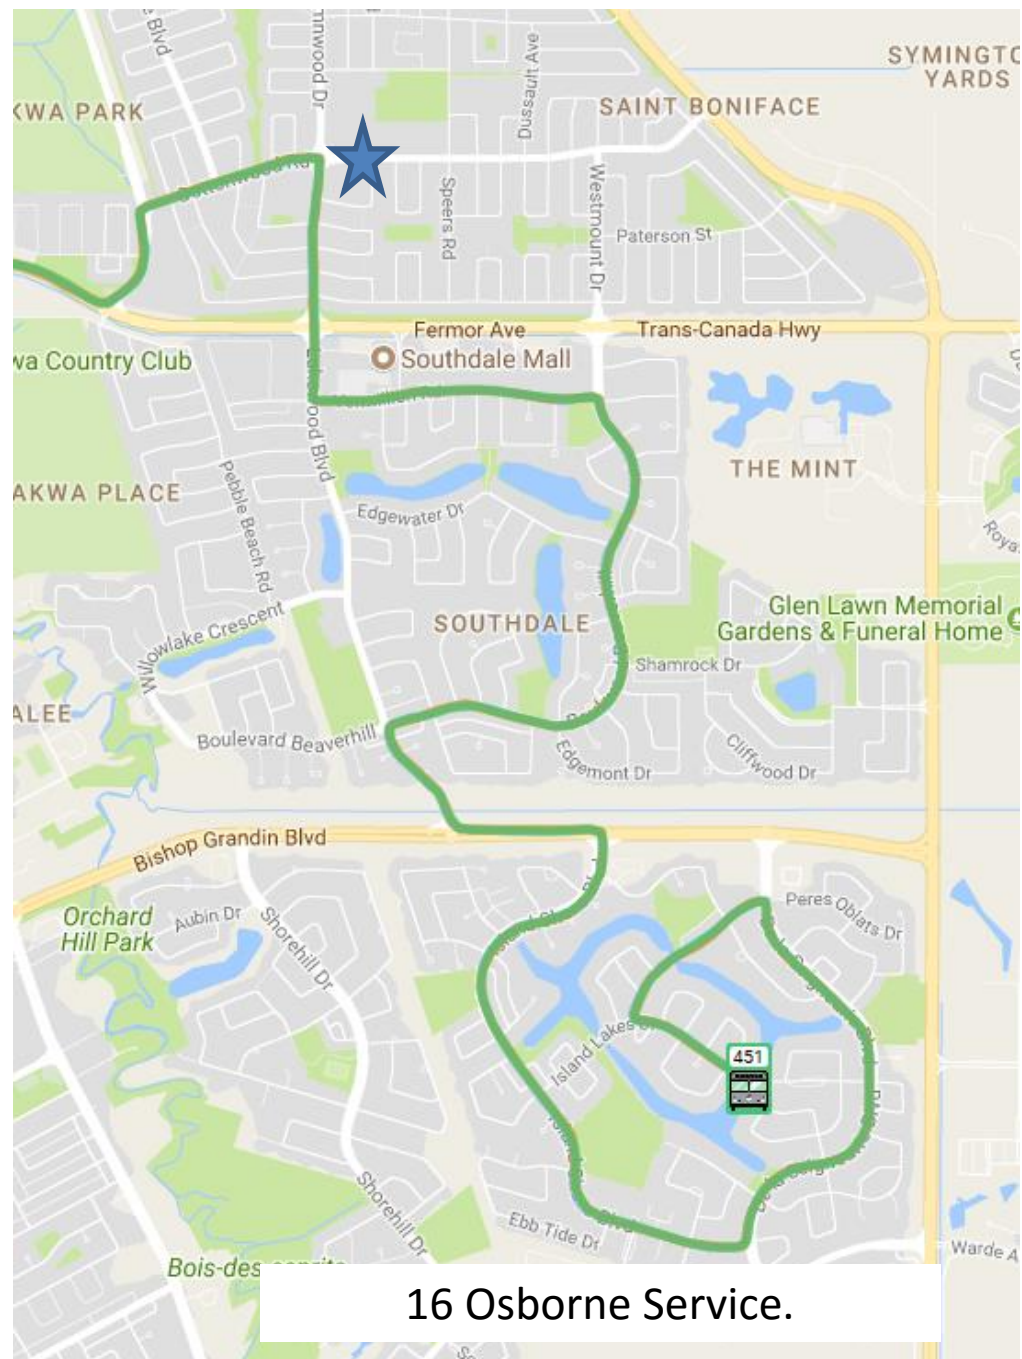

AM Service

BELIVEAU SCHOOL

Lv. 7:49 Island Lakes & Camirant
School Charter

The school charter operates
3 minutes ahead of the regular
16 Osborne Service.

AM Service

16 Osborne Service.
Lv. 7:51 Island Lakes & Camirant

The 16 follows the same route,
the only difference is, it does not
go directly to the school.

The 16 turns left on Cottonwood
so students would have to walk.

PM Service

BELIVEAU SCHOOL
Ar. 15:47 School Charter-St. Mary's
Lv. 15:52 Betournay & Speers

PM Service

BELIVEAU SCHOOL

Lv. 15:10 Elizabeth & Speers
School Charter Island Lakes

BELIVEAU SCHOOL

Lv. 15:53 Elizabeth & Speers
School Charter Island Lakes