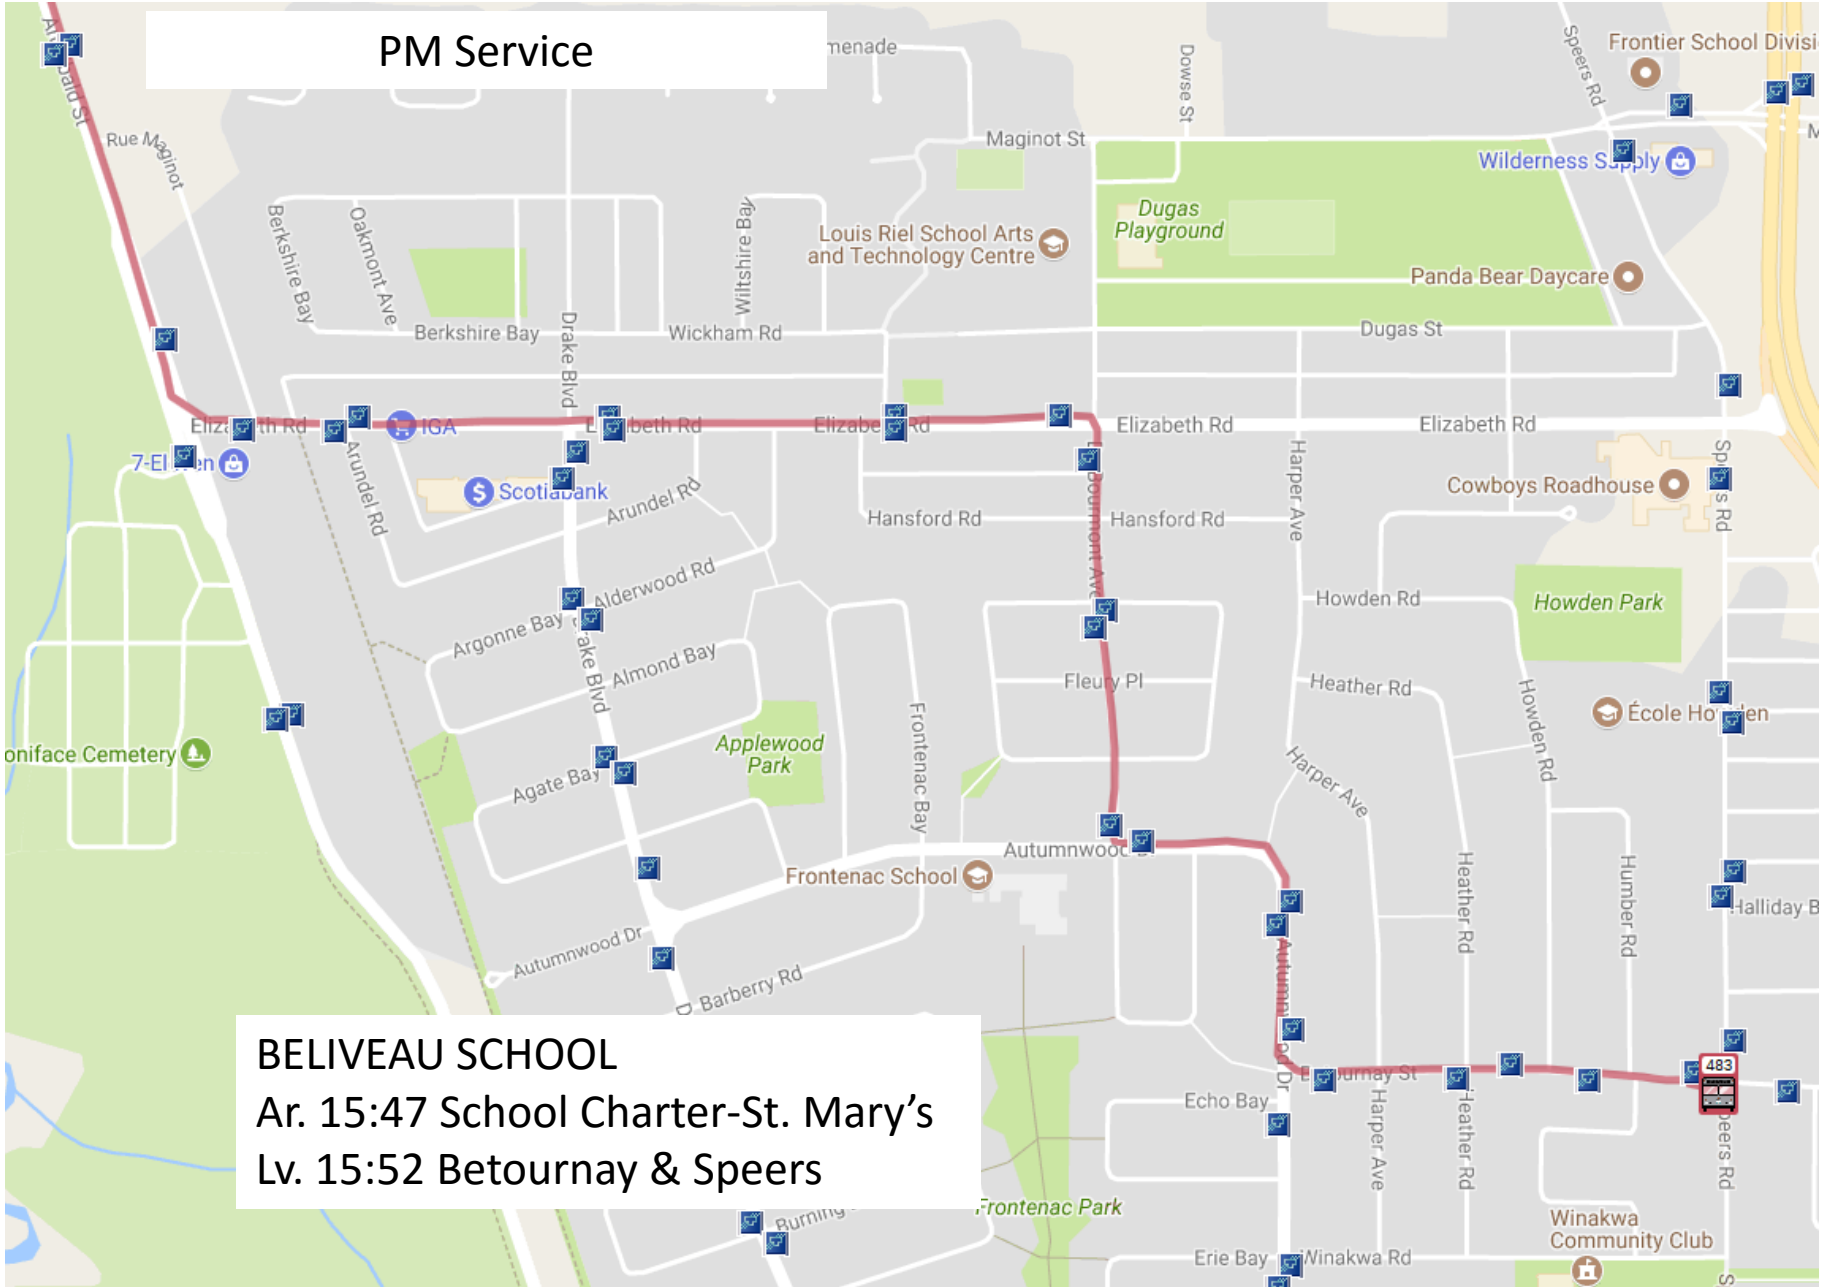

AM Service

BELIVEAU SCHOOL

Lv. 7:49 Island Lakes & Camirant
School Charter

The school charter operates
3 minutes ahead of the regular
16 Osborne Service.

AM Service

16 Osborne Service.
Lv. 7:51 Island Lakes & Camirant

The 16 follows the same route,
the only difference is, it does not
go directly to the school.

The 16 turns left on Cottonwood
so students would have to walk.

PM Service

BELIVEAU SCHOOL
Ar. 15:47 School Charter-St. Mary's
Lv. 15:52 Betournay & Speers

PM Service

BELIVEAU SCHOOL

Lv. 15:10 Elizabeth & Speers
School Charter Island Lakes

BELIVEAU SCHOOL

Lv. 15:53 Elizabeth & Speers
School Charter Island Lakes