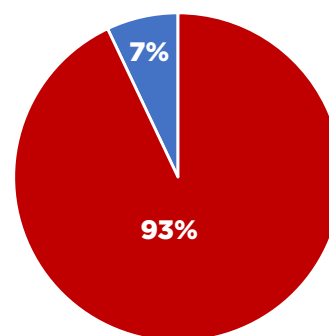

Is your child eligible for specialized transportation?

Yes	85
No	1,220