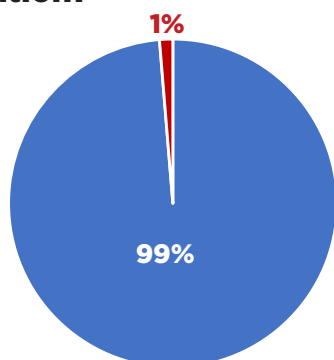

Is your child eligible for school bus transportation?

Yes	1,288
No	17