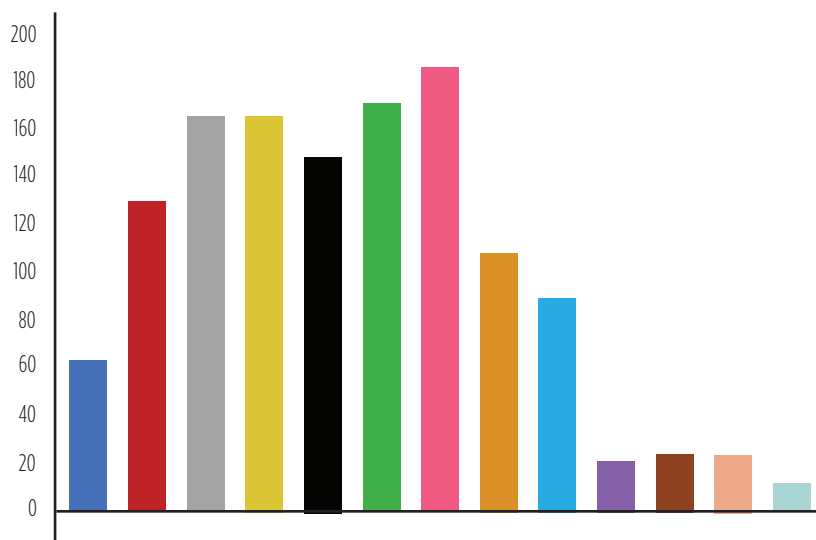

SCHOOL BUS TRANSPORTATION 2020-2021 SURVEY SUMMARY

Based on 1,305 survey responses

DIVISION SCOLAIRE
LOUIS RIEL
SCHOOL DIVISION

What grade will your child be entering in September 2020?

Kindergarten	60
Grade 1	130
Grade 2	166
Grade 3	166
Grade 4	166
Grade 5	171
Grade 6	186
Grade 7	109
Grade 8	89
Grade 9	21
Grade 10	23
Grade 11	23
Grade 12	12