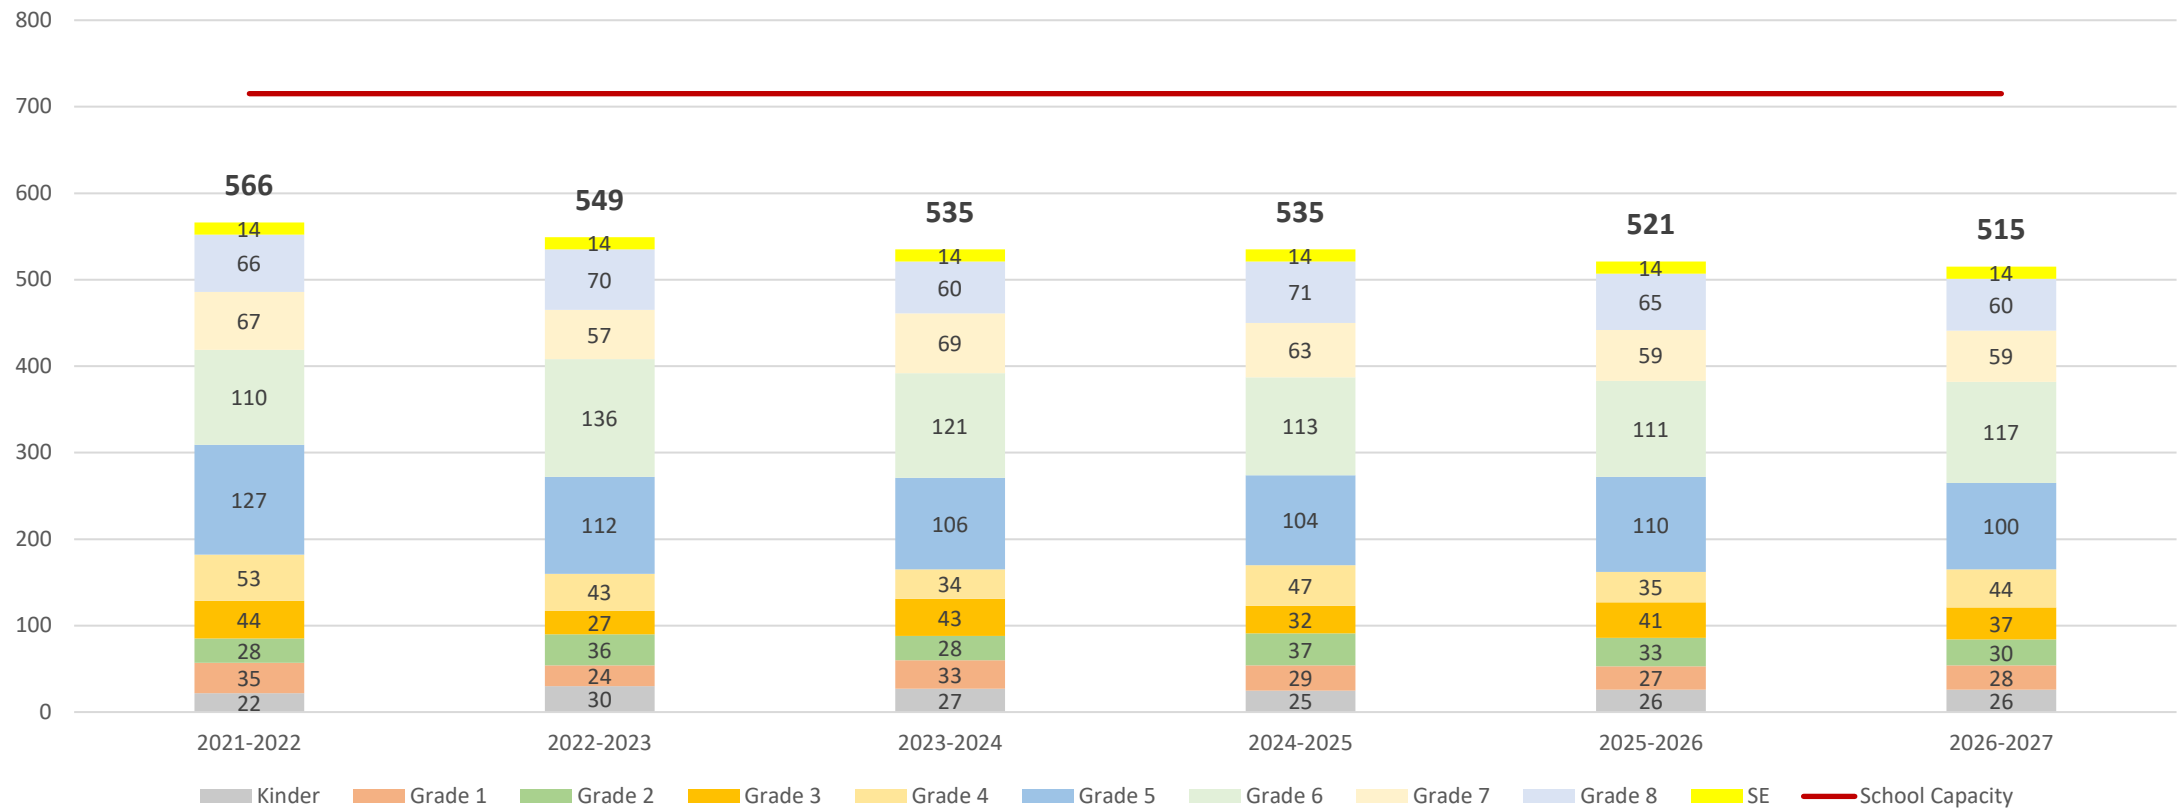

Enrolment Projection_Windsor Park Collegiate with Gr 7 & 8 ESCS

Which school do the Grade 6
École Sage Creek School students
attend in Grade 7 and 8?

Enrolment Projection: Shamrock School with Gr 5-6 ESCS

Enrolment Projection_Shamrock with Gr 5-6 ESCS

Enrolment Projection: Shamrock School with Gr 5-8 ESCS

Enrolment Projection_Shamrock with Gr 5-8 ESCS

Projected class size average for 2022-2023: 23.8 (K-8)