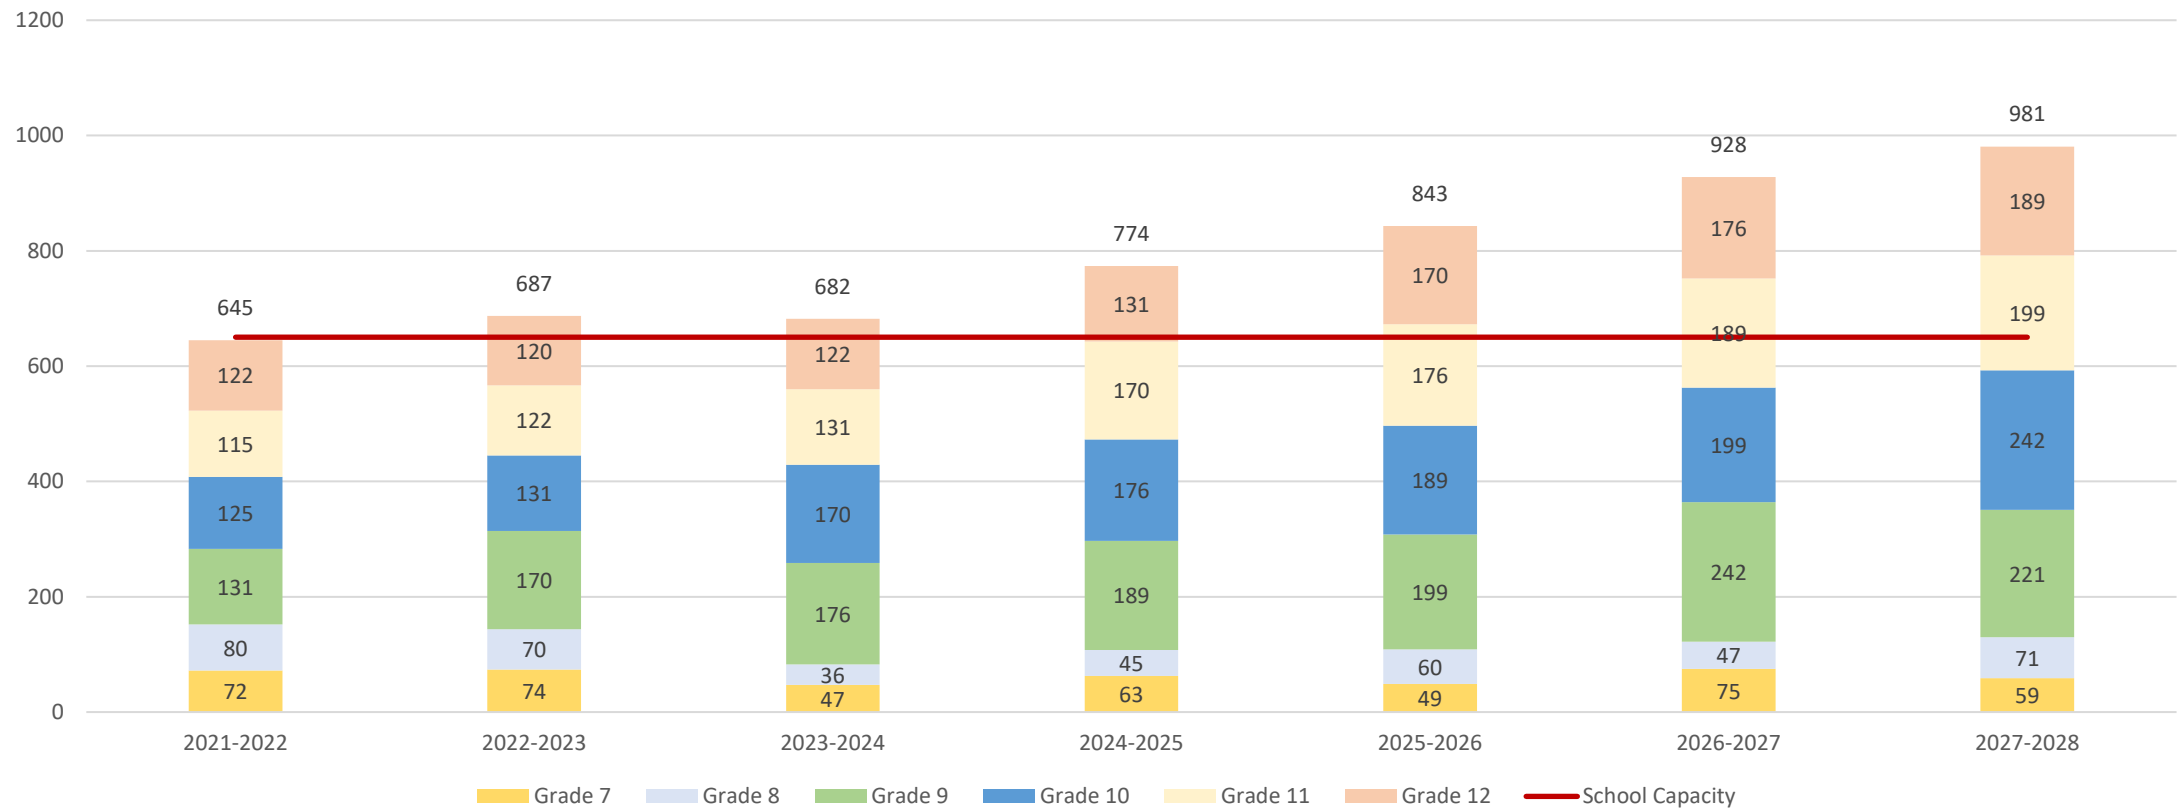

COLLÈGE BÉLIVEAU

Capacity, Feeder Schools & Catchment Boundary

Middle School (7 and 8)

- École Sage Creek School
- École Howden

High School (9 to 12)

School Capacity: 650

Enrolment Projection: Collège Béliveau

Enrolment Projection: Collège Béliveau

Ecole Howden transitioning to K-7 in 2022-23 and K-8 in 2023-24

Enrolment Projection_College Beliveau (Ecole Howden K-8)

Enrolment Projection: Collège Béliveau

Ecole Howden transitioning to K-7 in 2022-23 and K-8 in 2023-24