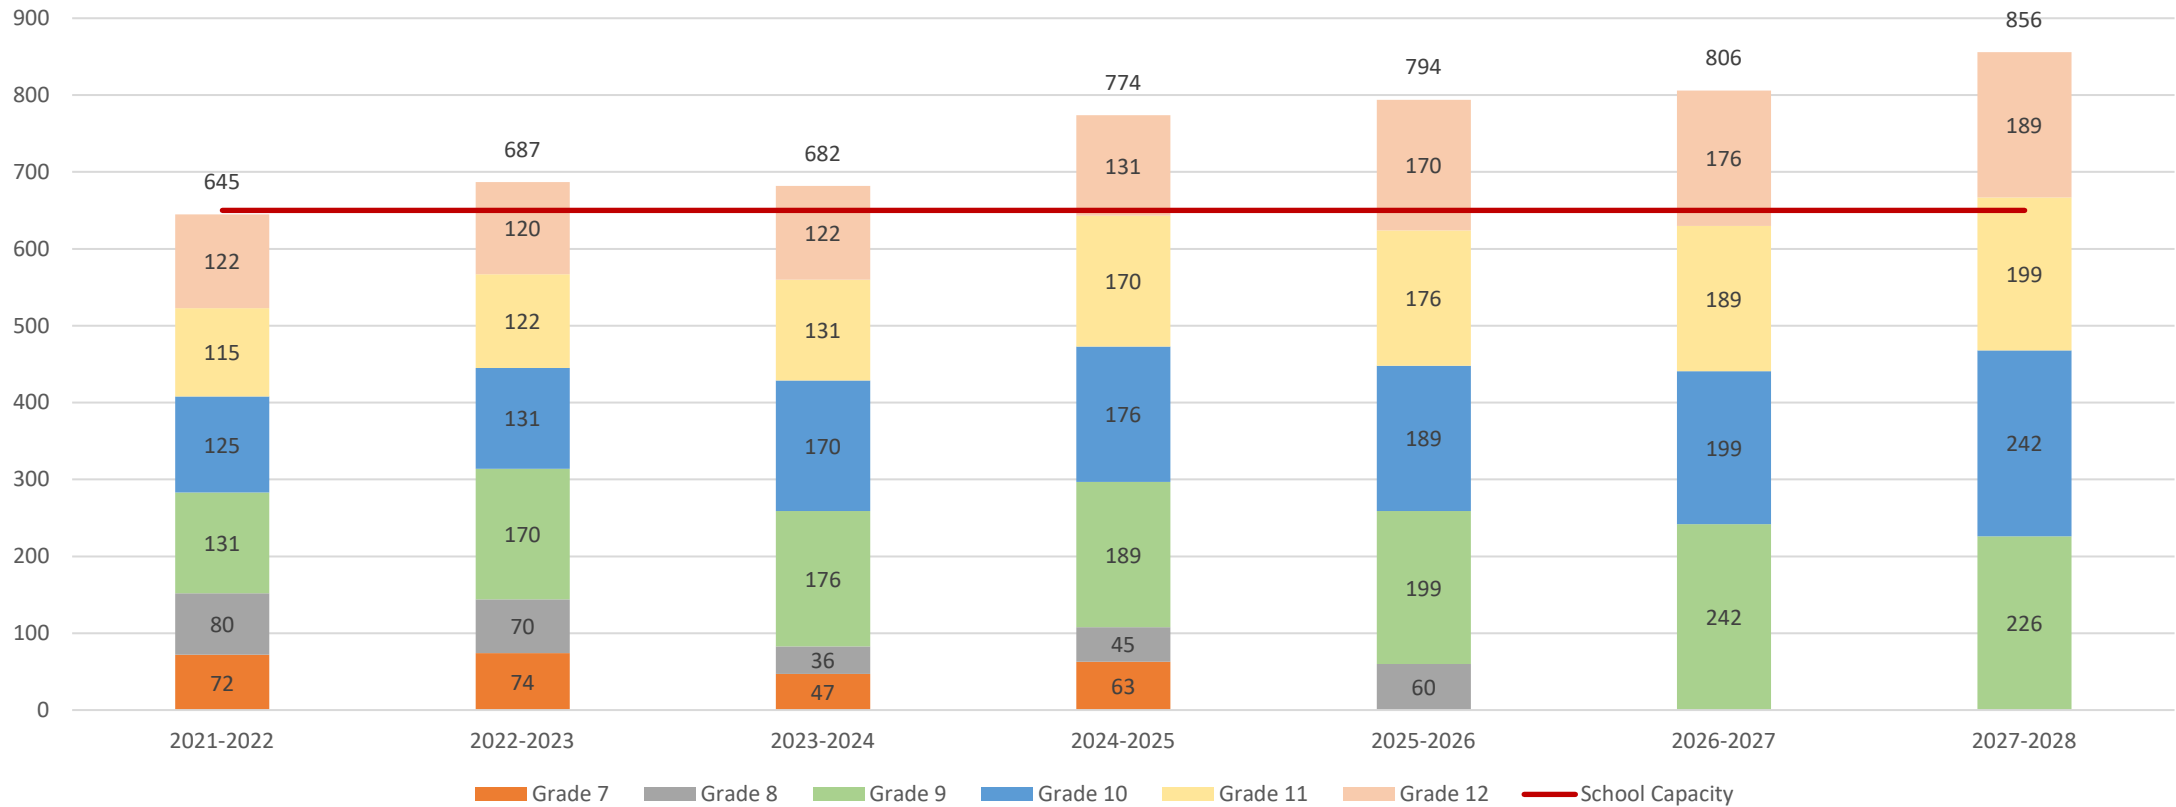

Enrolment Projection: Collège Béliveau

Ecole Howden transitioning to K-7 in 2022-23 and K-8 in 2023-24

Enrolment Projection_College Beliveau (Ecole Howden K-8)

Enrolment Projection: Collège Béliveau

Ecole Howden transitioning to K-7 in 2022-23 and K-8 in 2023-24

Second school in Sage Creek community opening its door in 2025-2026

Enrolment Projection_College Beliveau (Ecole Howden K-8 & Second School in Sage Creek opening in 2025-2026)

Which school do the Grade 6
École Sage Creek School students
attend in Grade 7 and 8?