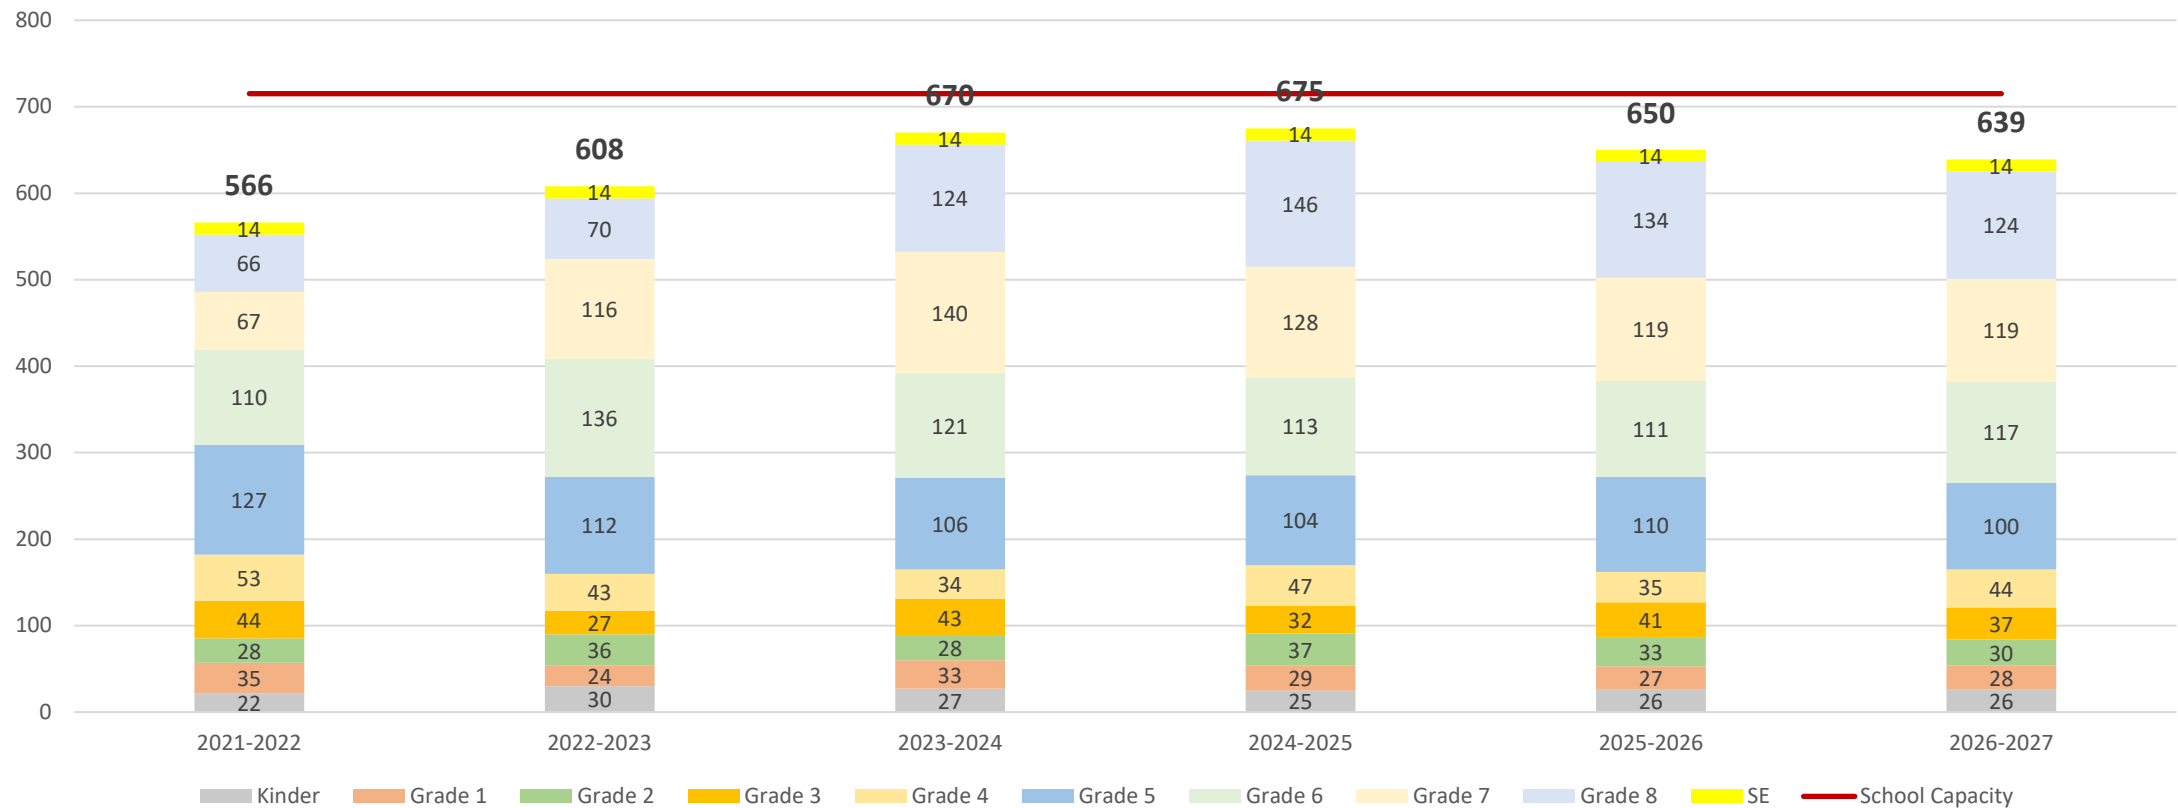

Enrolment Projection_Windsor Park Collegiate with Gr 7 & 8 ESCS

Which school do the Grade 6
École Sage Creek School students
attend in Grade 7 and 8?

Enrolment Projection: Shamrock School with Gr 5-6 ESCS

Enrolment Projection_Shamrock with Gr 5-6 ESCS

Enrolment Projection: Shamrock School with Gr 5-8 ESCS

Enrolment Projection_Shamrock with Gr 5-8 ESCS

Projected class size average for 2022-2023: 23.8 (K-8)