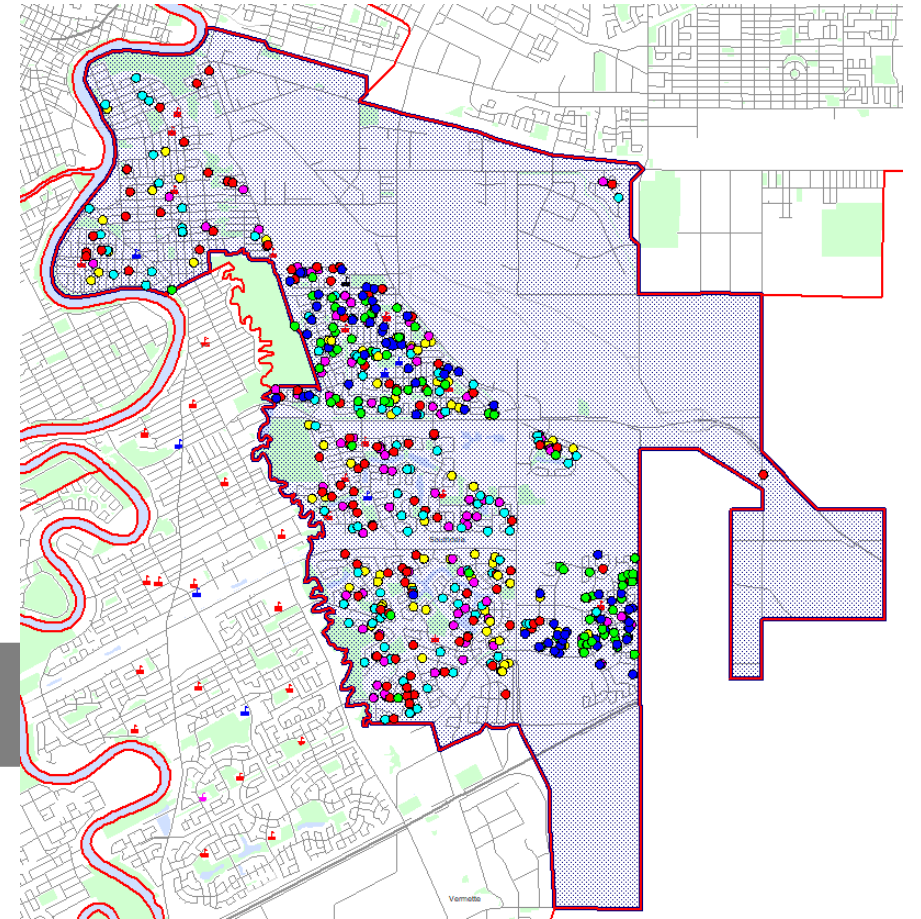

COLLÈGE BÉLIVEAU

Capacity, Feeder Schools & Catchment Boundary

Middle School (7 and 8)

- École Sage Creek School
- École Howden

High School (9 to 12)

School Capacity: 650

Enrolment Projection: Collège Béliveau