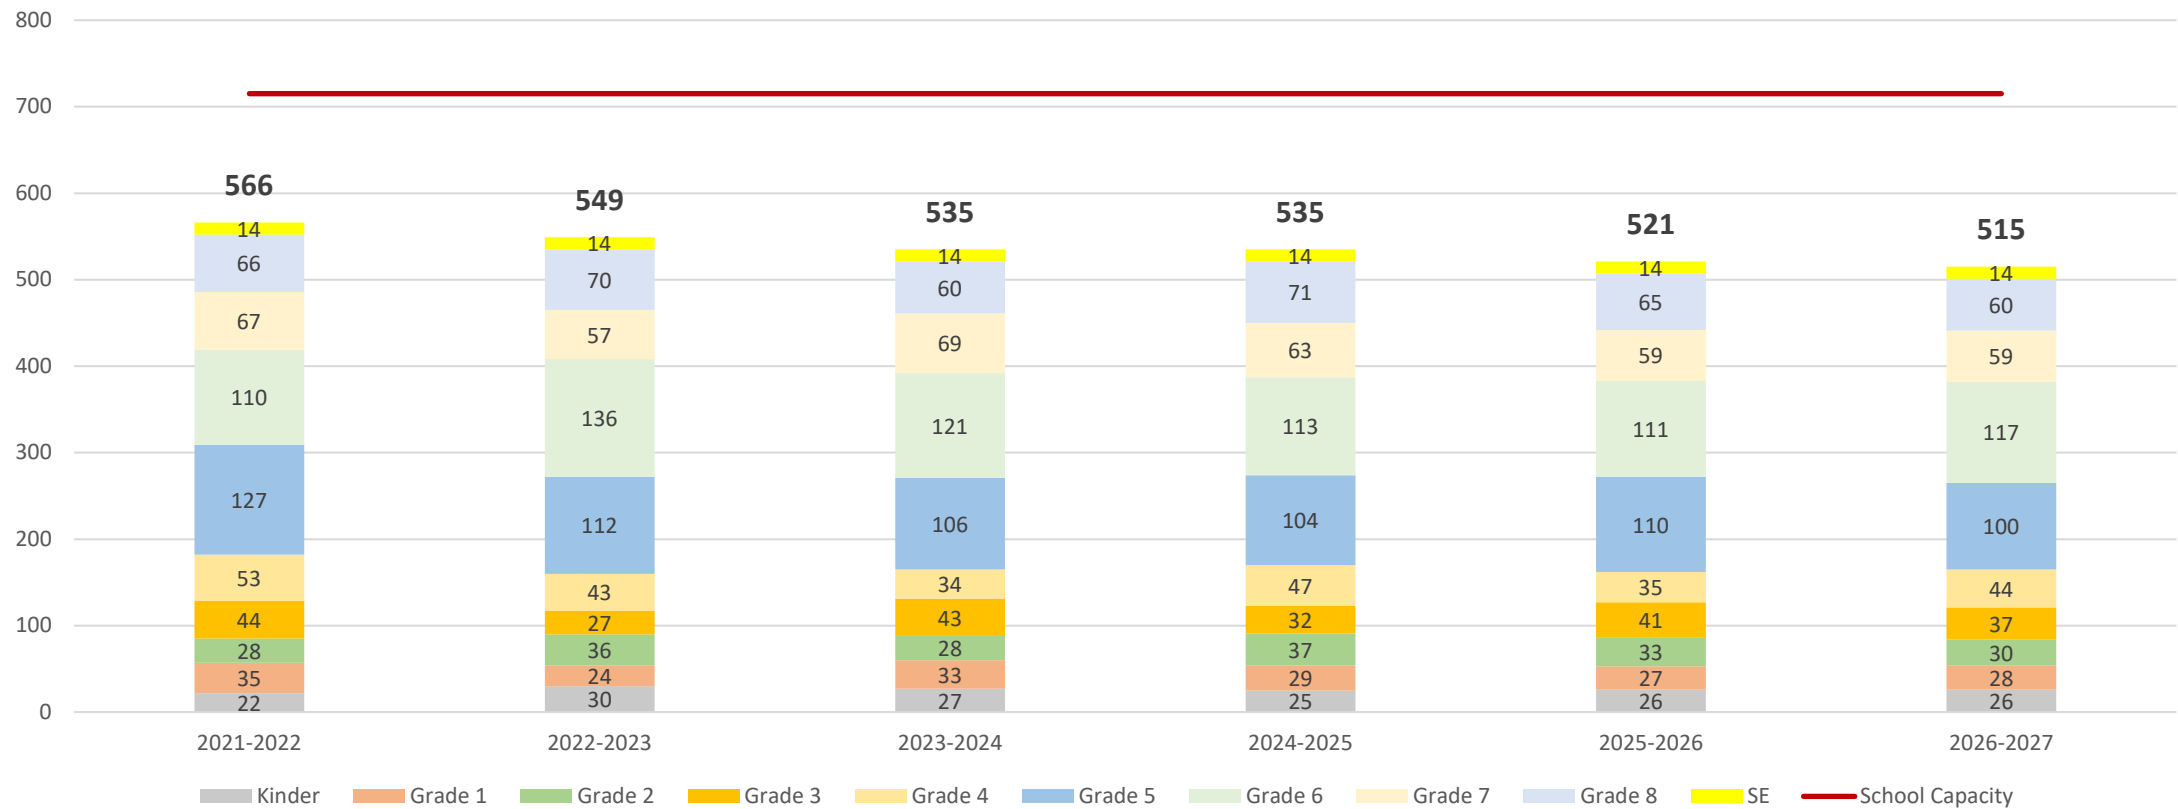

Enrolment Projection: École Sage Creek School *Dual Track K-4 & French Immersion Gr 5-6*

Enrolment Projection_ESCS with Dual Track K-4 and French Immersion Gr 5-6

Projected class size average for 2022-2023: 22.6 (K-6)

SHAMROCK SCHOOL Capacity & Catchment Boundary

Kindergarten to Grade 8

High School (9 to 12)

- J.H. Bruns Collegiate

School Capacity: 715

Enrolment Projection: Shamrock School without Gr 5-6 ESCS

Enrolment Projection_Shamrock K-8 w/o ESCS

Enrolment Projection: Shamrock School with Gr 5-6 ESCS

Enrolment Projection_Shamrock with Gr 5-6 ESCS

ISLAND LAKES COMMUNITY SCHOOL

Capacity & Catchment Boundary

Kindergarten to Grade 8

High School (9 to 12)