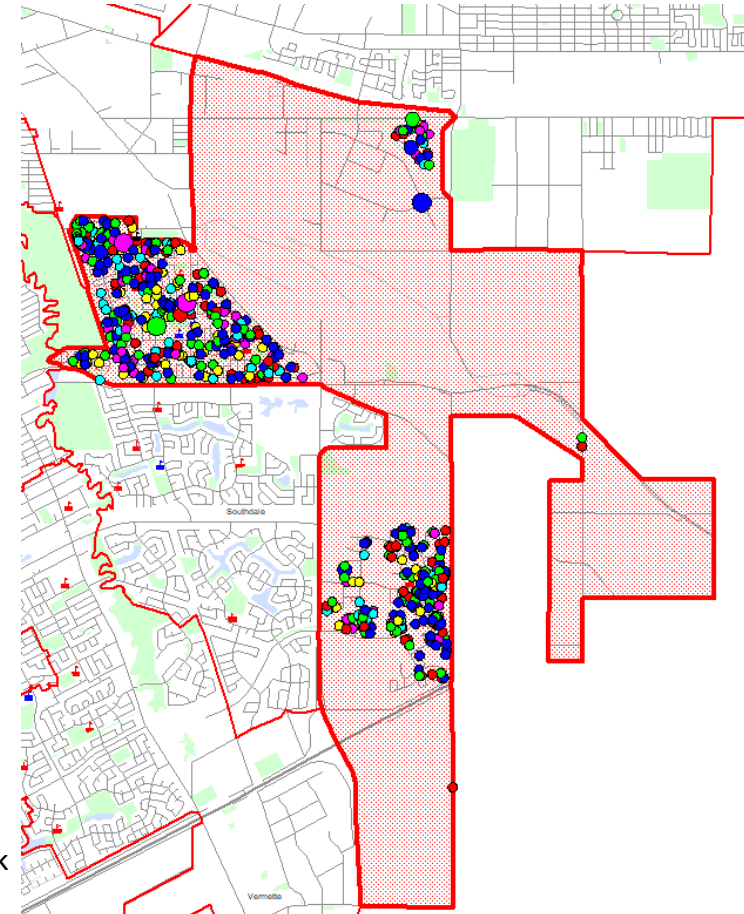

Note: Depending upon the home address, students from Archwood catchment area attend Windsor Park Collegiate or Nelson McIntyre Collegiate.