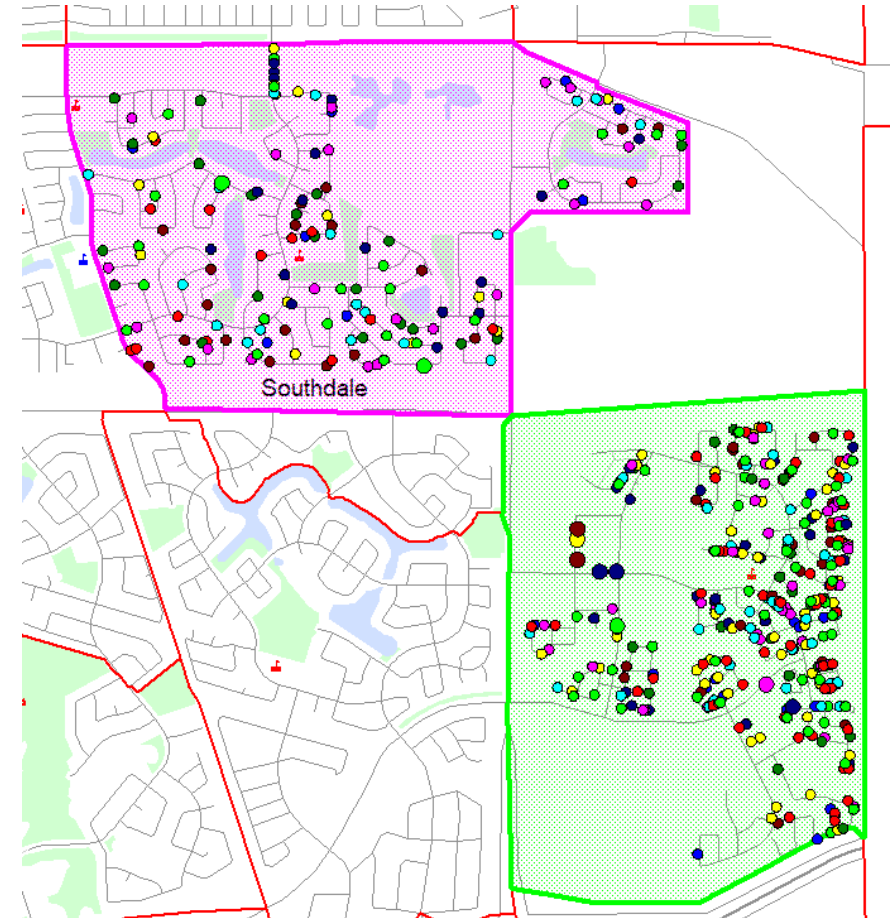

Enrolment Projection: École Sage Creek School English K-8

Enrolment Projection_ESCS with English K-8

Enrolment Projection: École Sage Creek School French Immersion K-8

Enrolment Projection_ESCS with French Immersion K-8

Enrolment Projection: École Sage Creek School *Dual Track K-4 & French Immersion Gr 5-6*

Enrolment Projection_ESCS with Dual Track K-4 and French Immersion Gr 5-6

Projected class size average for 2022-2023: 22.6 (K-6)

SHAMROCK SCHOOL Capacity & Catchment Boundary

Kindergarten to Grade 8

High School (9 to 12)

- J.H. Bruns Collegiate

School Capacity: 715

Enrolment Projection: Shamrock School without Gr 5-6 ESCS

Enrolment Projection_Shamrock K-8 w/o ESCS

Enrolment Projection: Shamrock School with Gr 5-6 ESCS

Enrolment Projection_Shamrock with Gr 5-6 ESCS

ISLAND LAKES COMMUNITY SCHOOL

Capacity & Catchment Boundary

Kindergarten to Grade 8

High School (9 to 12)