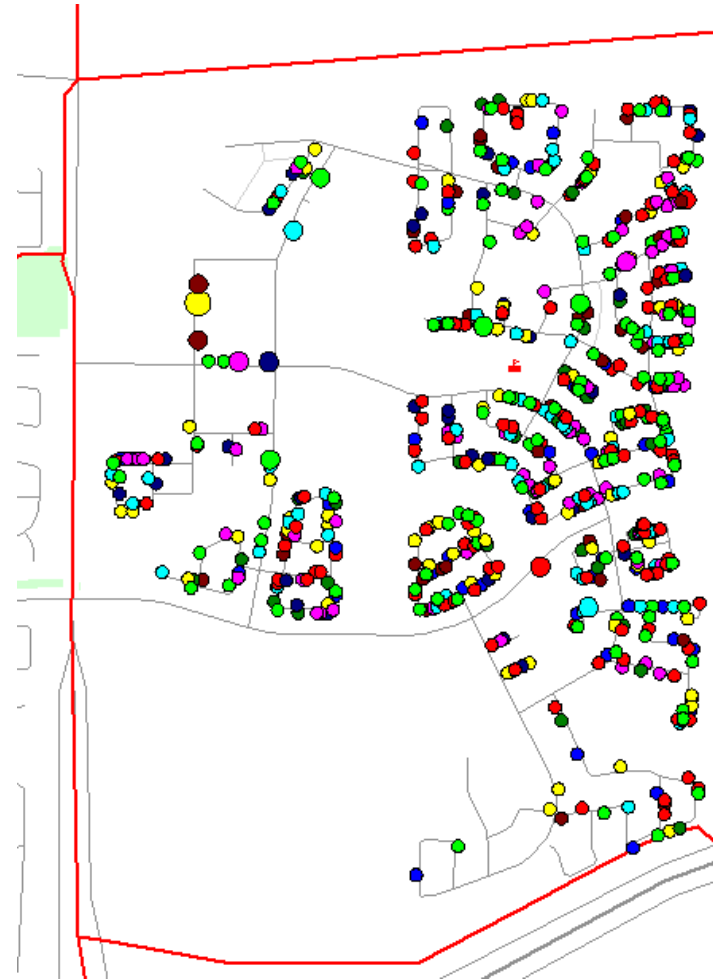

Windsor Park Collegiate, J.H. Bruns Collegiate, and Collège Béliveau Families of Schools

Future Planning Scenarios

DIVISION SCOLAIRE

LOUIS RIEL

SCHOOL DIVISION

ÉCOLE SAGE CREEK SCHOOL

Capacity & Catchment Boundary

- Kindergarten to Grade 8 English and French Immersion Programs
 - Temporary accommodation while we wait for a second school to be built
 - The school's capacity will be at least 600 students or more
- Other temporary accommodations:
 - Dual Track School
 - Kindergarten to Grade 6 French Immersion
 - Kindergarten to Grade 4 English
 - English Grade 5-6
 - Shamrock School
 - Middle and High School (7 – 12)
 - Collège Béliveau
 - Windsor Park Collegiate

Enrolment Projection: École Sage Creek School English K-8

Enrolment Projection_ESCS with English K-8

Enrolment Projection: École Sage Creek School French Immersion K-8

Enrolment Projection_ESCS with French Immersion K-8

Enrolment Projection: École Sage Creek School *Dual Track K-4 & French Immersion Gr 5-6*

Enrolment Projection_ESCS with Dual Track K-4 and French Immersion Gr 5-6

Projected class size average for 2022-2023: 22.6 (K-6)