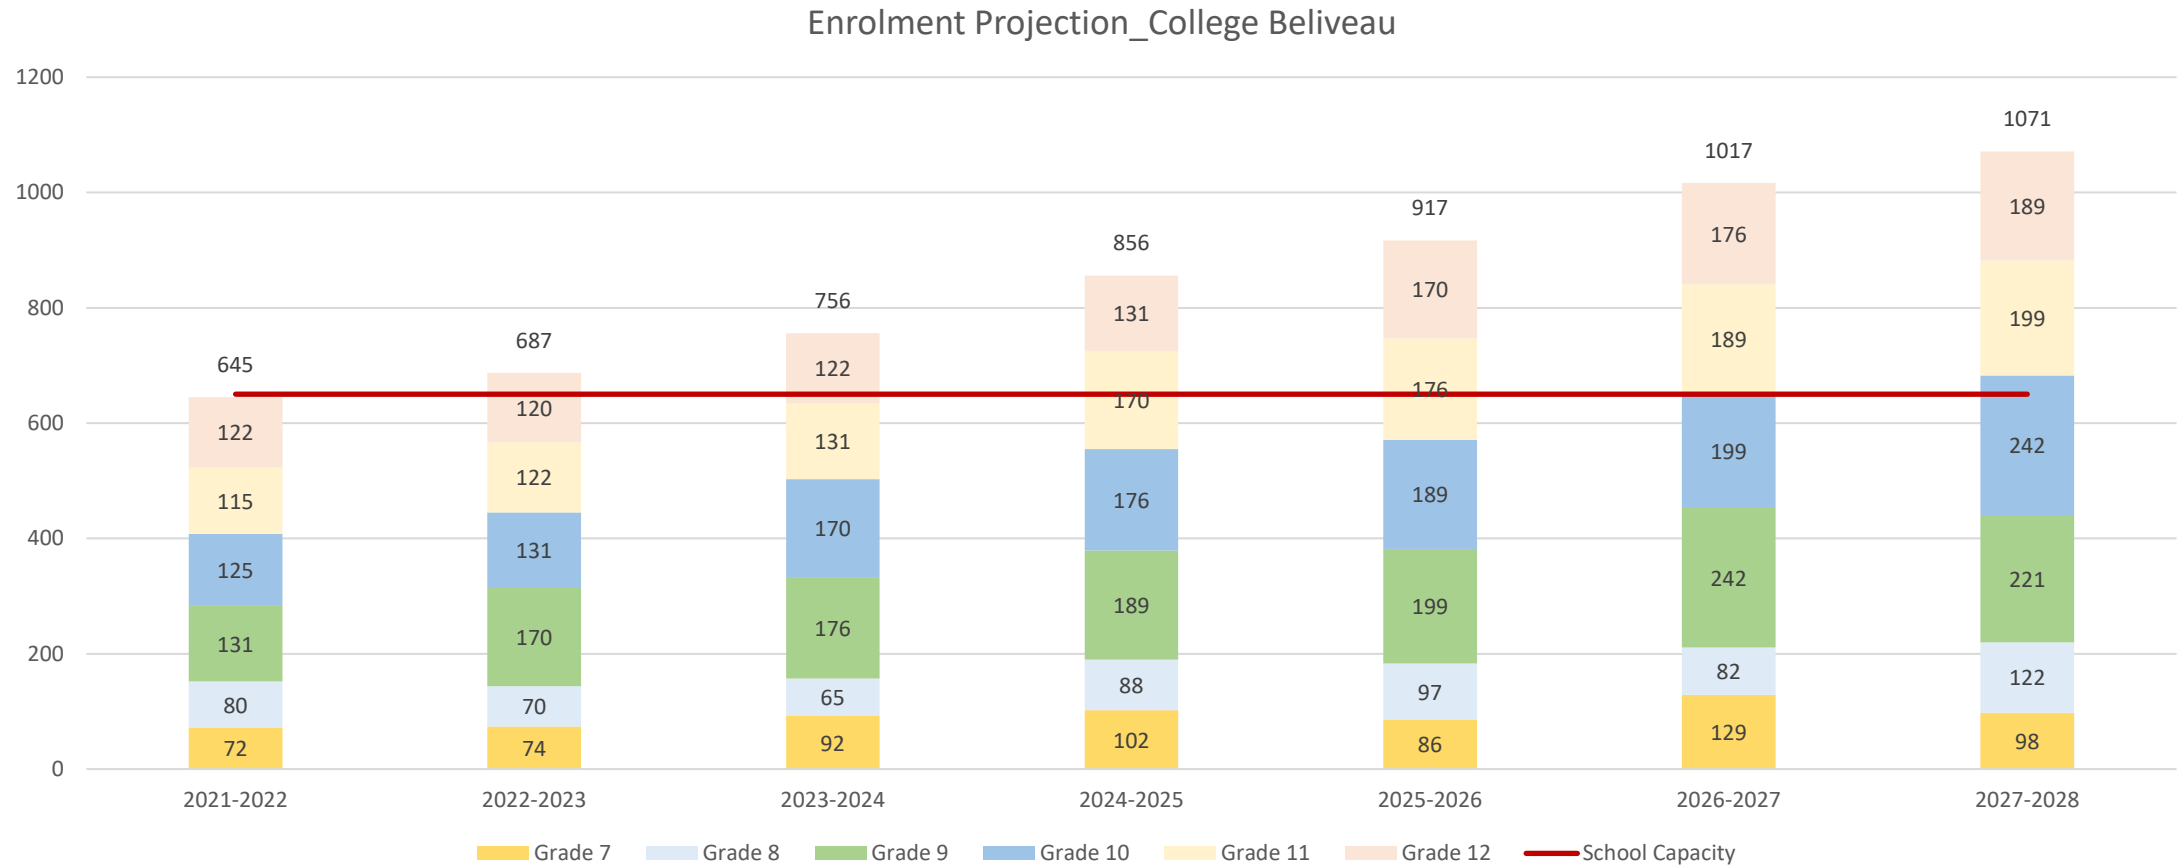

COLLÈGE BÉLIVEAU

Capacity, Feeder Schools & Catchment Boundary

Middle School (7 and 8)

- École Sage Creek School
- École Howden

High School (9 to 12)

School Capacity: 650

Enrolment Projection: Collège Béliveau