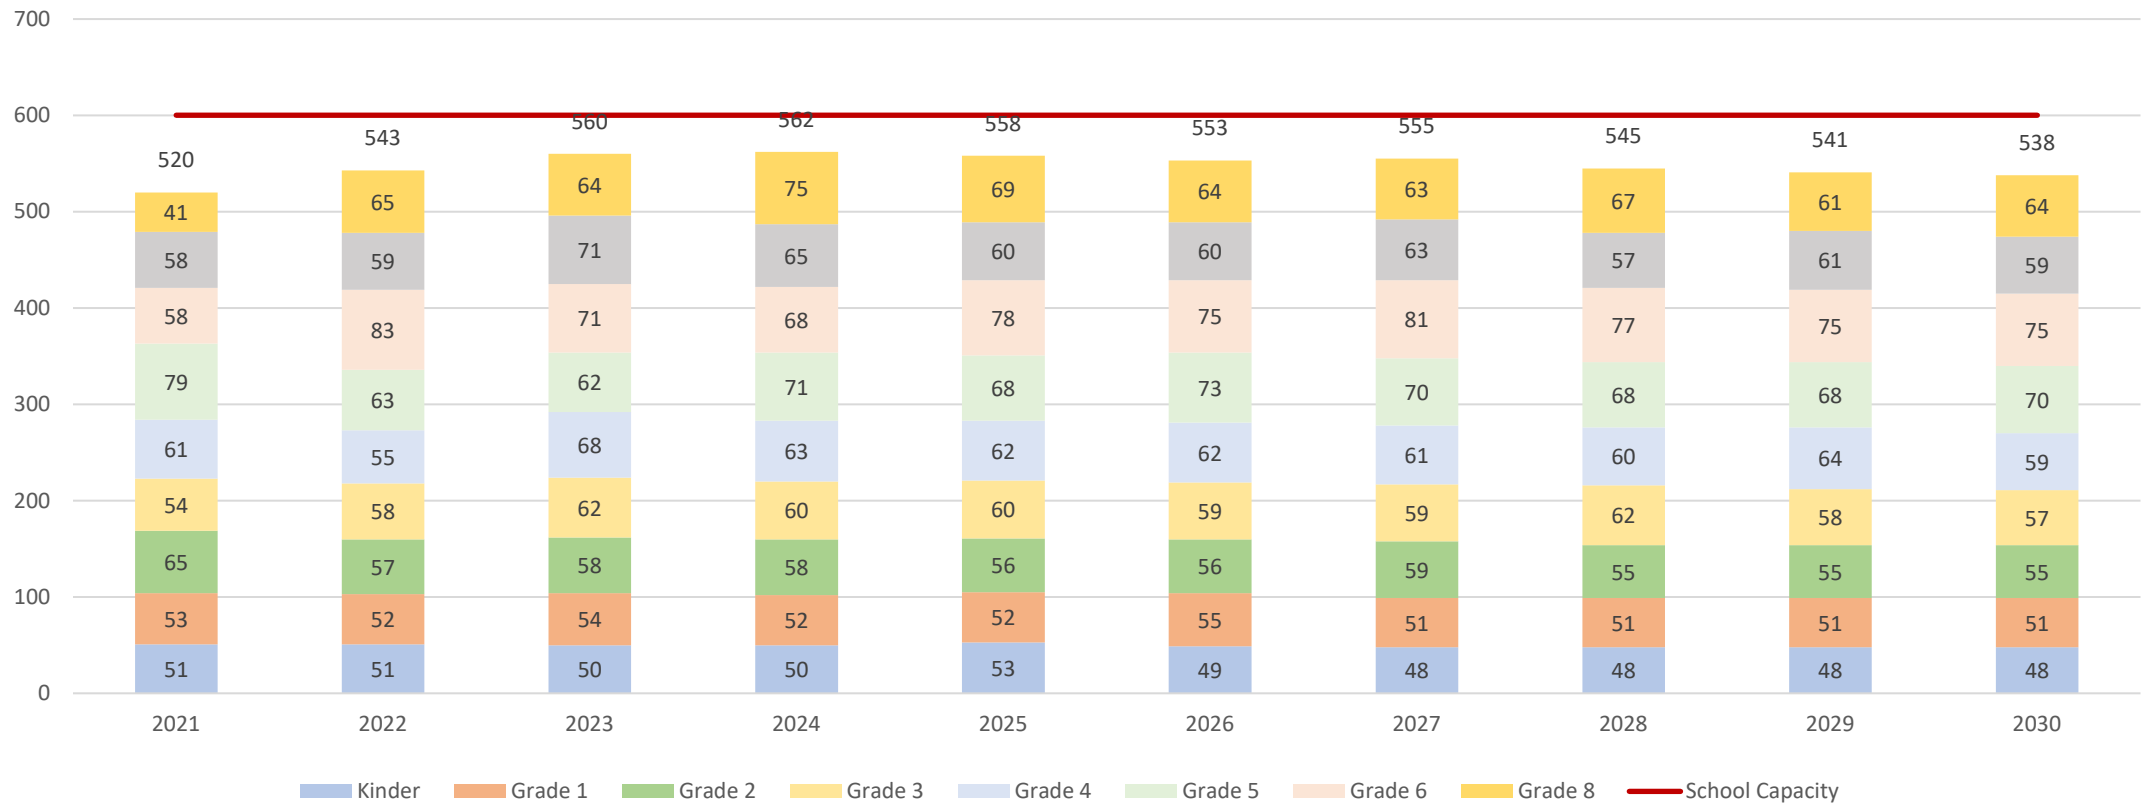

Enrolment Projection: École Sage Creek School English K-8

Enrolment Projection_ESCS with English K-8