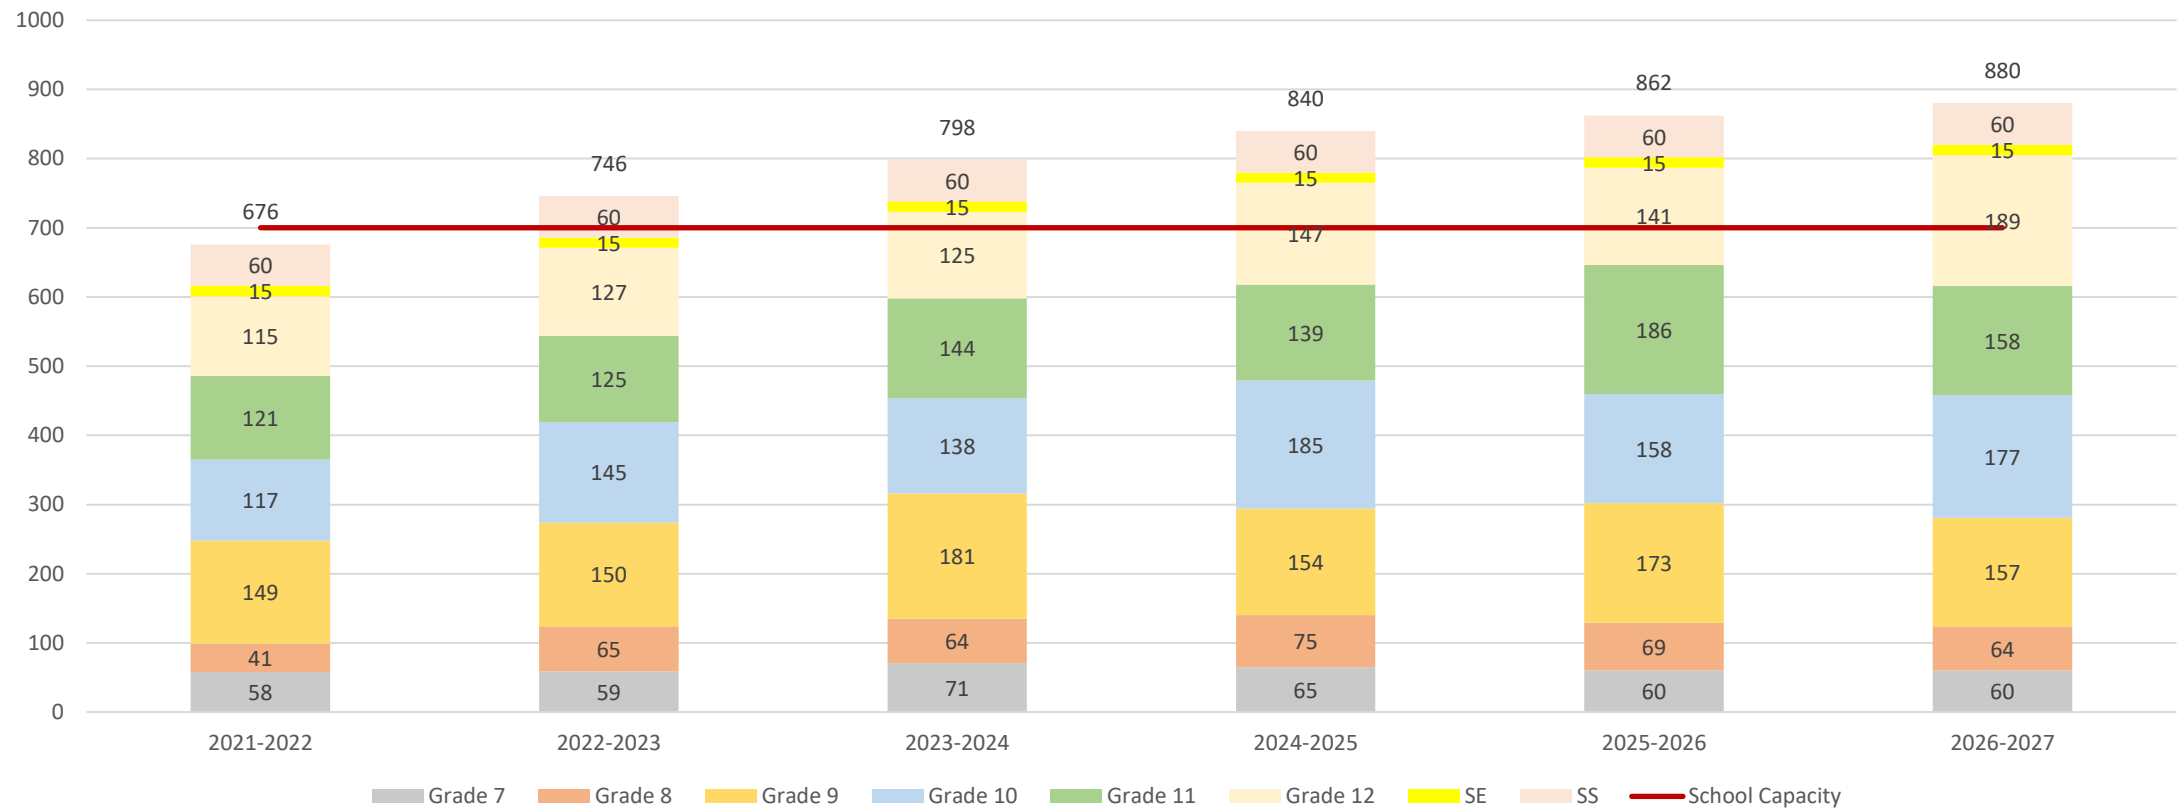

Enrolment Projection_Windsor Park Collegiate with Gr 7 & 8 ESCS

Which school do the Grade 6
École Sage Creek School students
attend in Grade 7 and 8?

Enrolment Projection: Shamrock School with Gr 5-6 ESCS

Enrolment Projection_Shamrock with Gr 5-6 ESCS

Enrolment Projection: Shamrock School with Gr 5-8 ESCS

Enrolment Projection_Shamrock with Gr 5-8 ESCS

Projected class size average for 2022-2023: 23.8 (K-8)