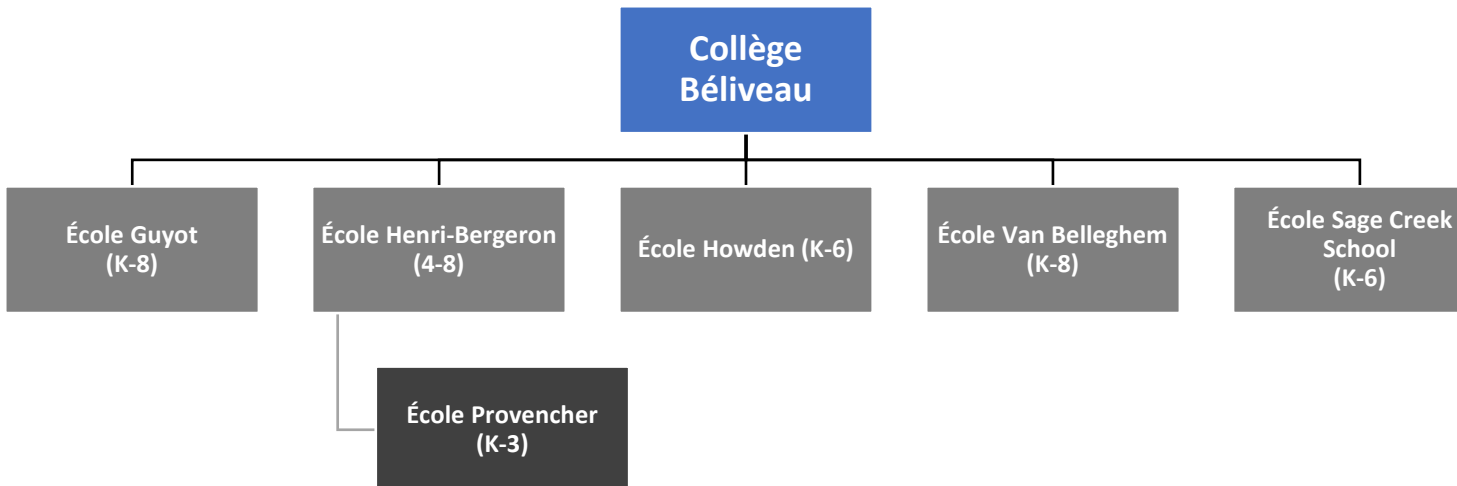

COLLÈGE BÉLIVEAU

Capacity, Feeder Schools & Catchment Boundary

Middle School (7 and 8)

- École Sage Creek School
- École Howden

High School (9 to 12)

School Capacity: 650

Enrolment Projection: Collège Béliveau

Enrolment Projection: Collège Béliveau

Ecole Howden transitioning to K-7 in 2022-23 and K-8 in 2023-24

Enrolment Projection_College Beliveau (Ecole Howden K-8)

Enrolment Projection: Collège Béliveau

Ecole Howden transitioning to K-7 in 2022-23 and K-8 in 2023-24