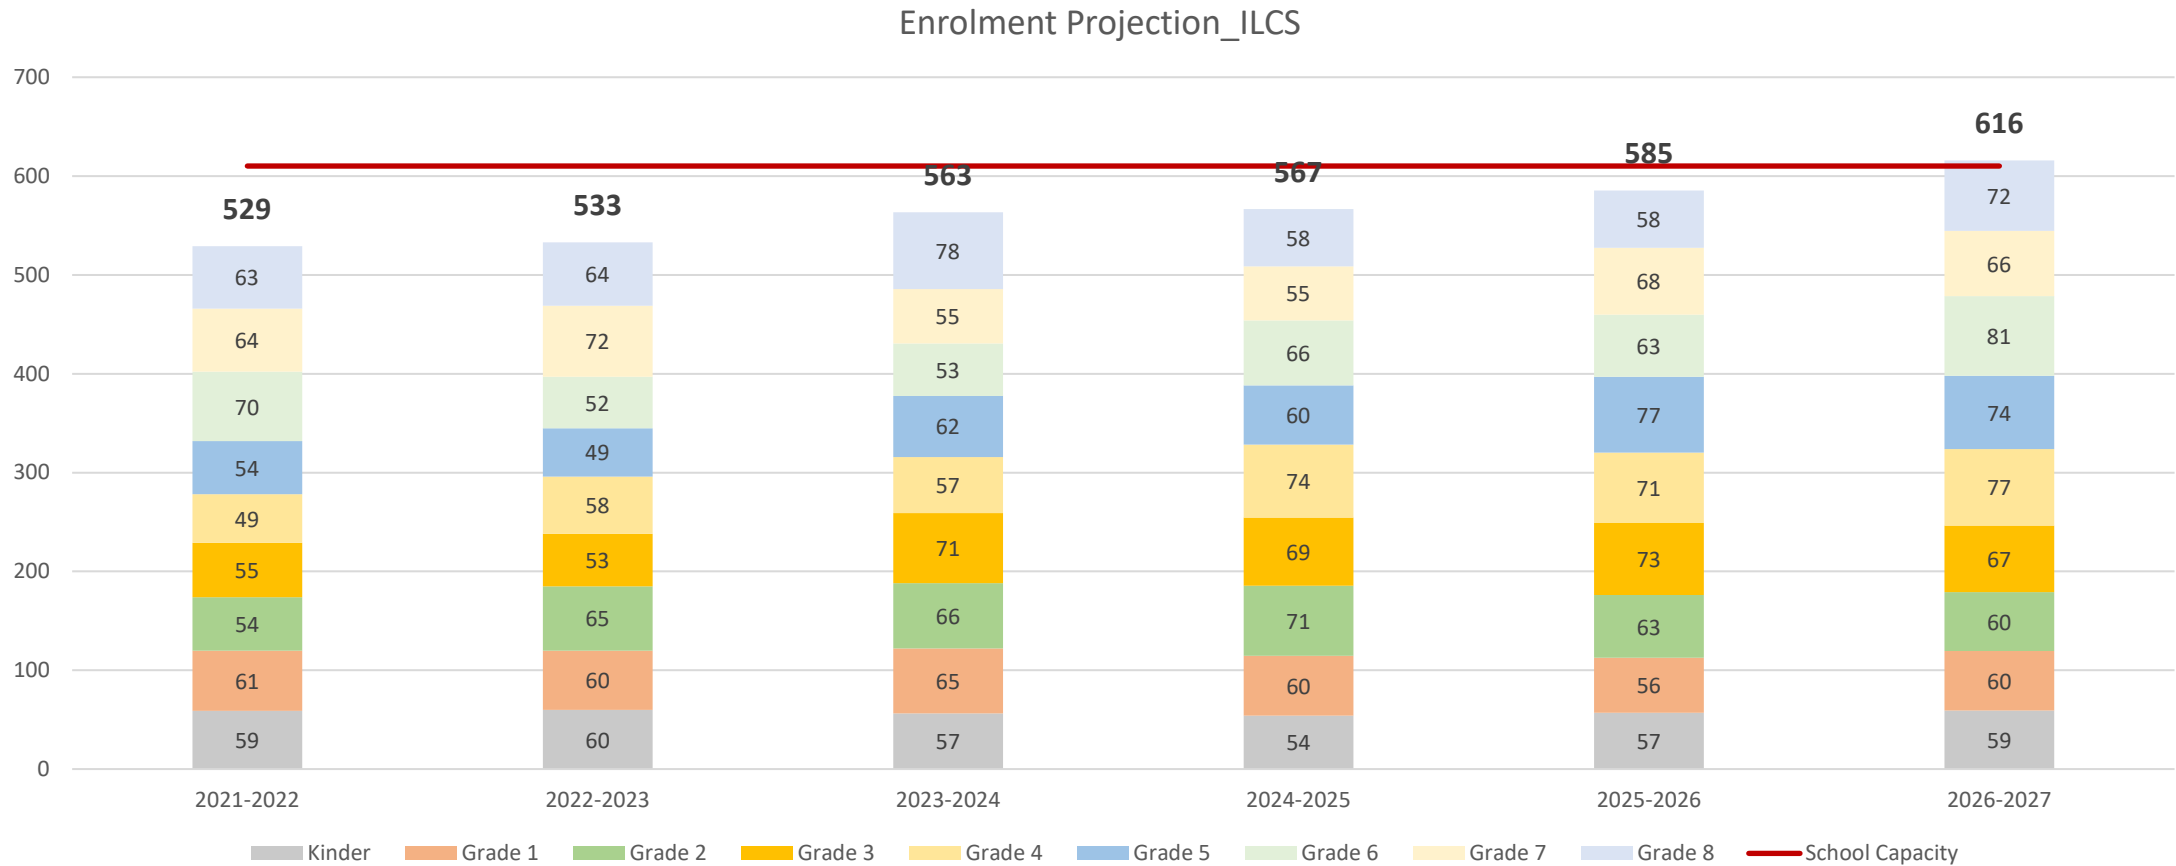

Enrolment Projection: Island Lakes Community School