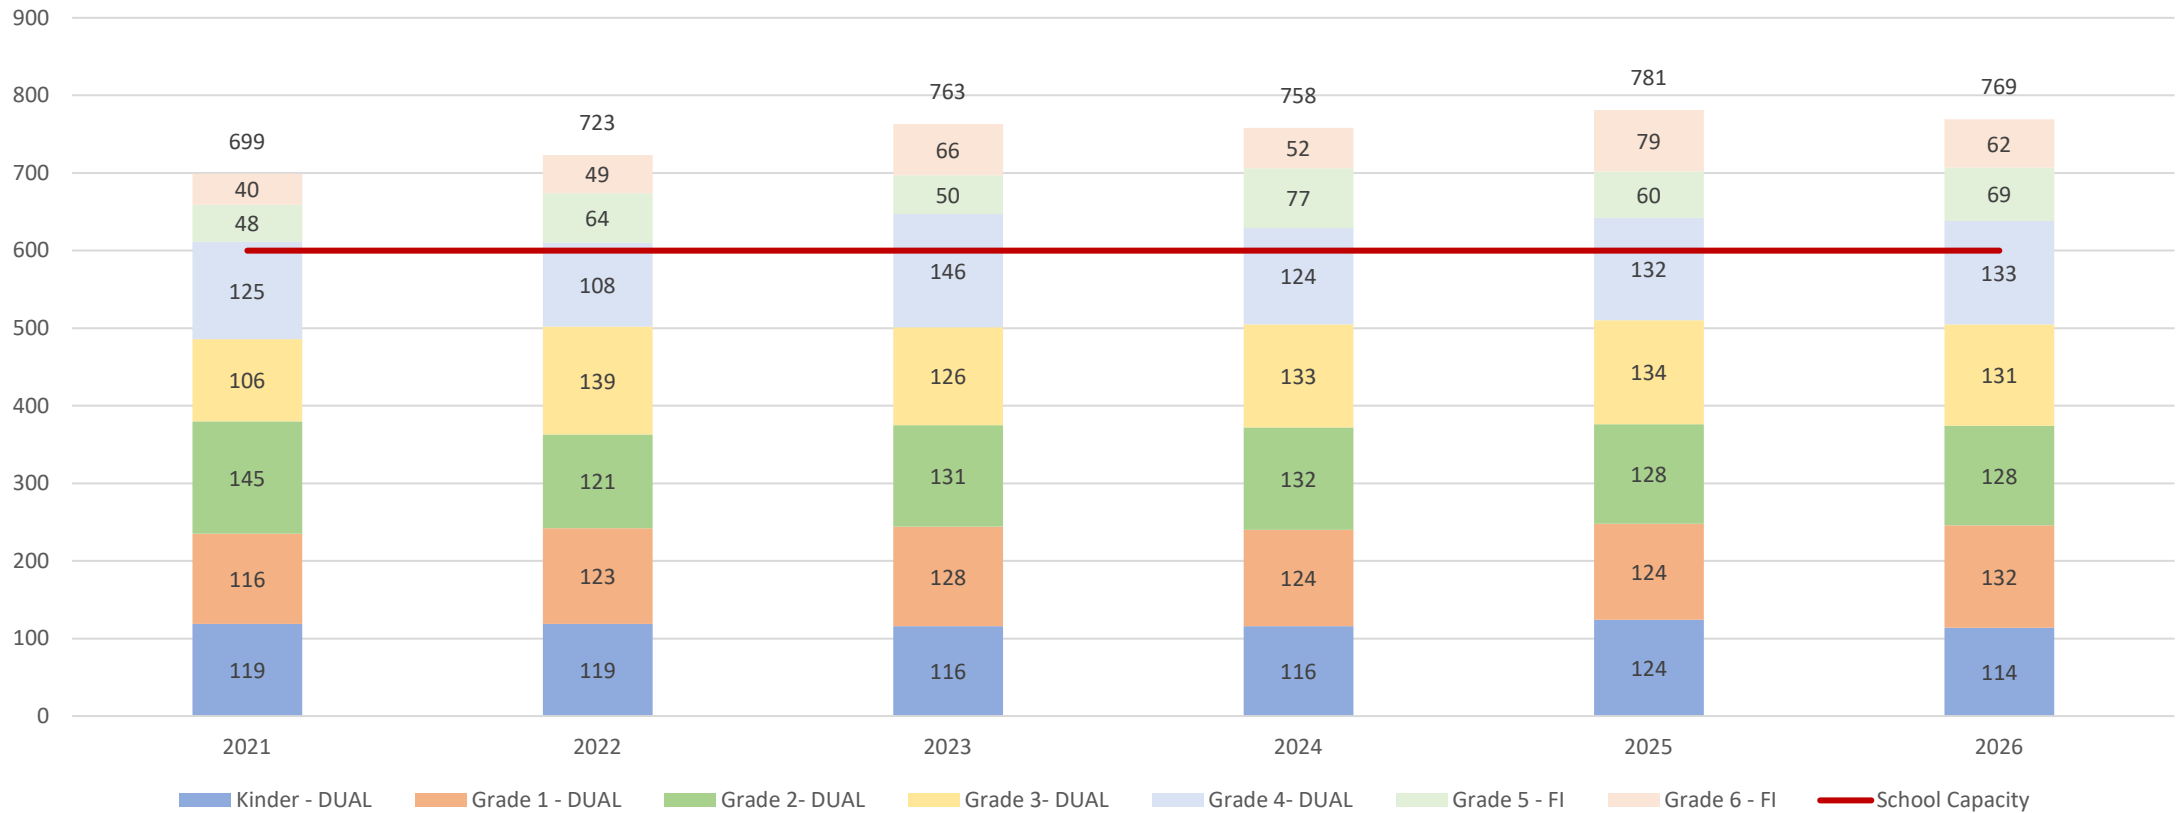

Enrolment Projection: École Sage Creek School *Dual Track K-4 & French Immersion Gr 5-6*

Enrolment Projection_ESCS with Dual Track K-4 and French Immersion Gr 5-6

Projected class size average for 2022-2023: 22.6 (K-6)