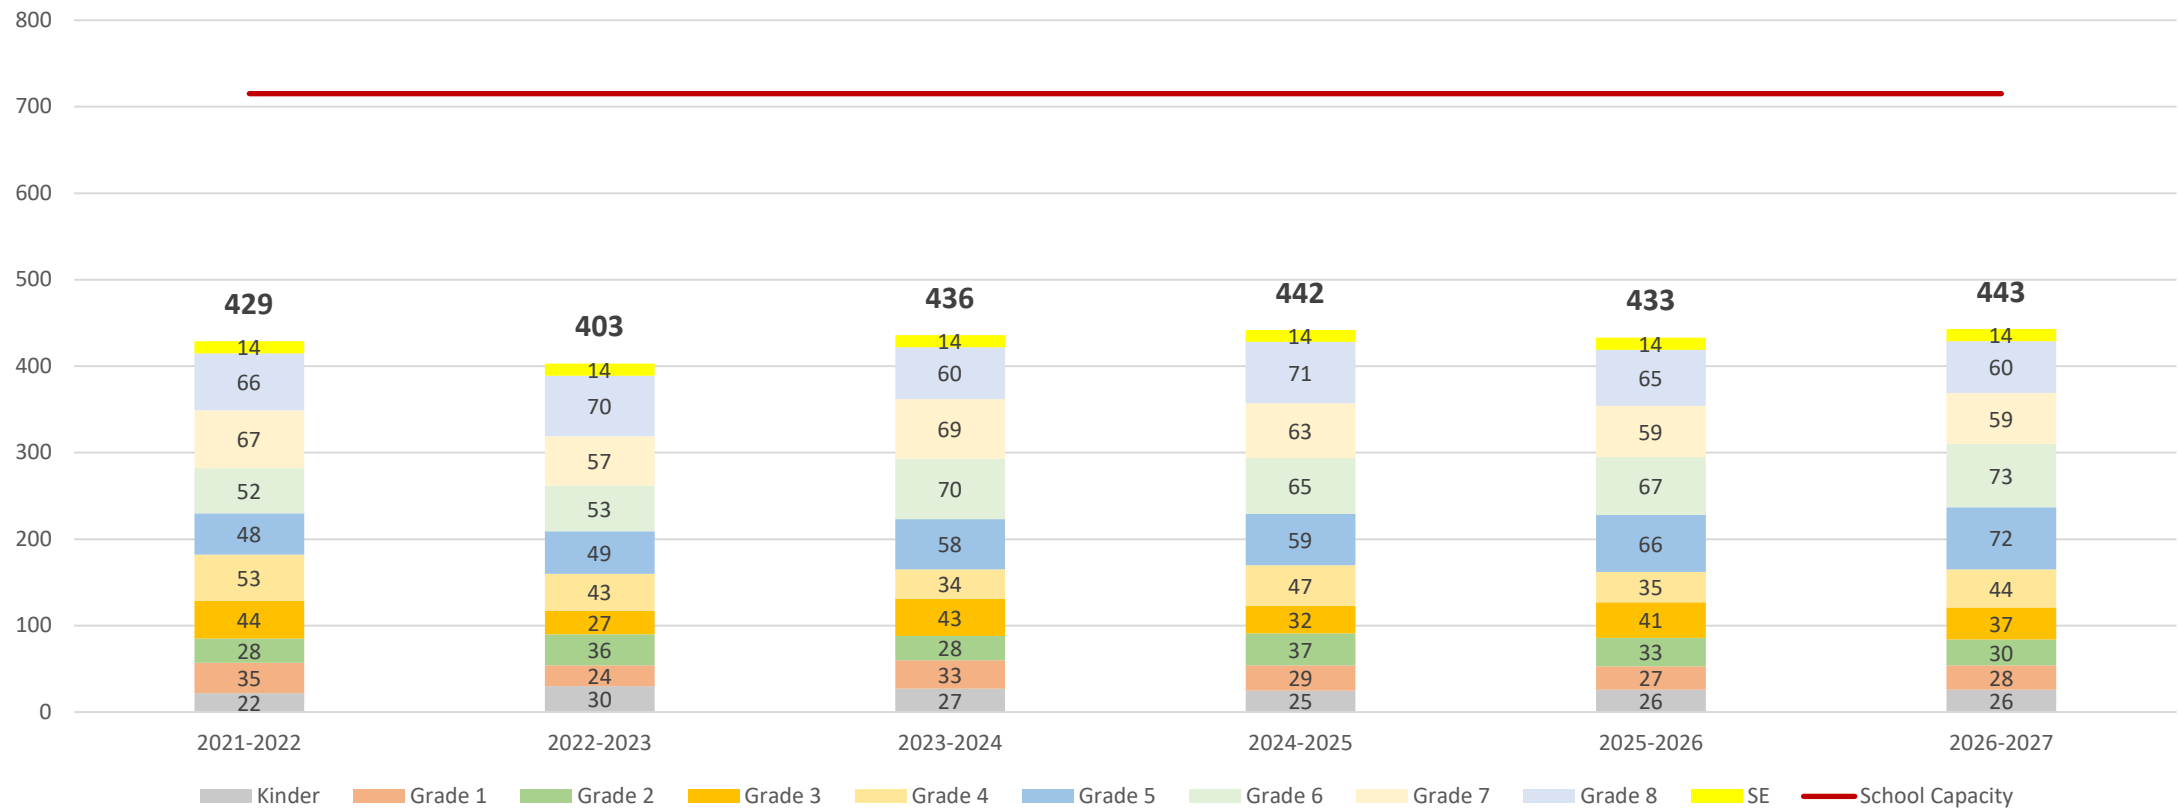

Enrolment Projection: École Sage Creek School *Dual Track K-4 & French Immersion Gr 5-6*

Enrolment Projection_ESCS with Dual Track K-4 and French Immersion Gr 5-6

Projected class size average for 2022-2023: 22.6 (K-6)

SHAMROCK SCHOOL Capacity & Catchment Boundary

Kindergarten to Grade 8

High School (9 to 12)

- J.H. Bruns Collegiate

School Capacity: 715

Enrolment Projection: Shamrock School without Gr 5-6 ESCS

Enrolment Projection_Shamrock K-8 w/o ESCS

Enrolment Projection: Shamrock School with Gr 5-6 ESCS

Enrolment Projection_Shamrock with Gr 5-6 ESCS

ISLAND LAKES COMMUNITY SCHOOL

Capacity & Catchment Boundary

Kindergarten to Grade 8

High School (9 to 12)