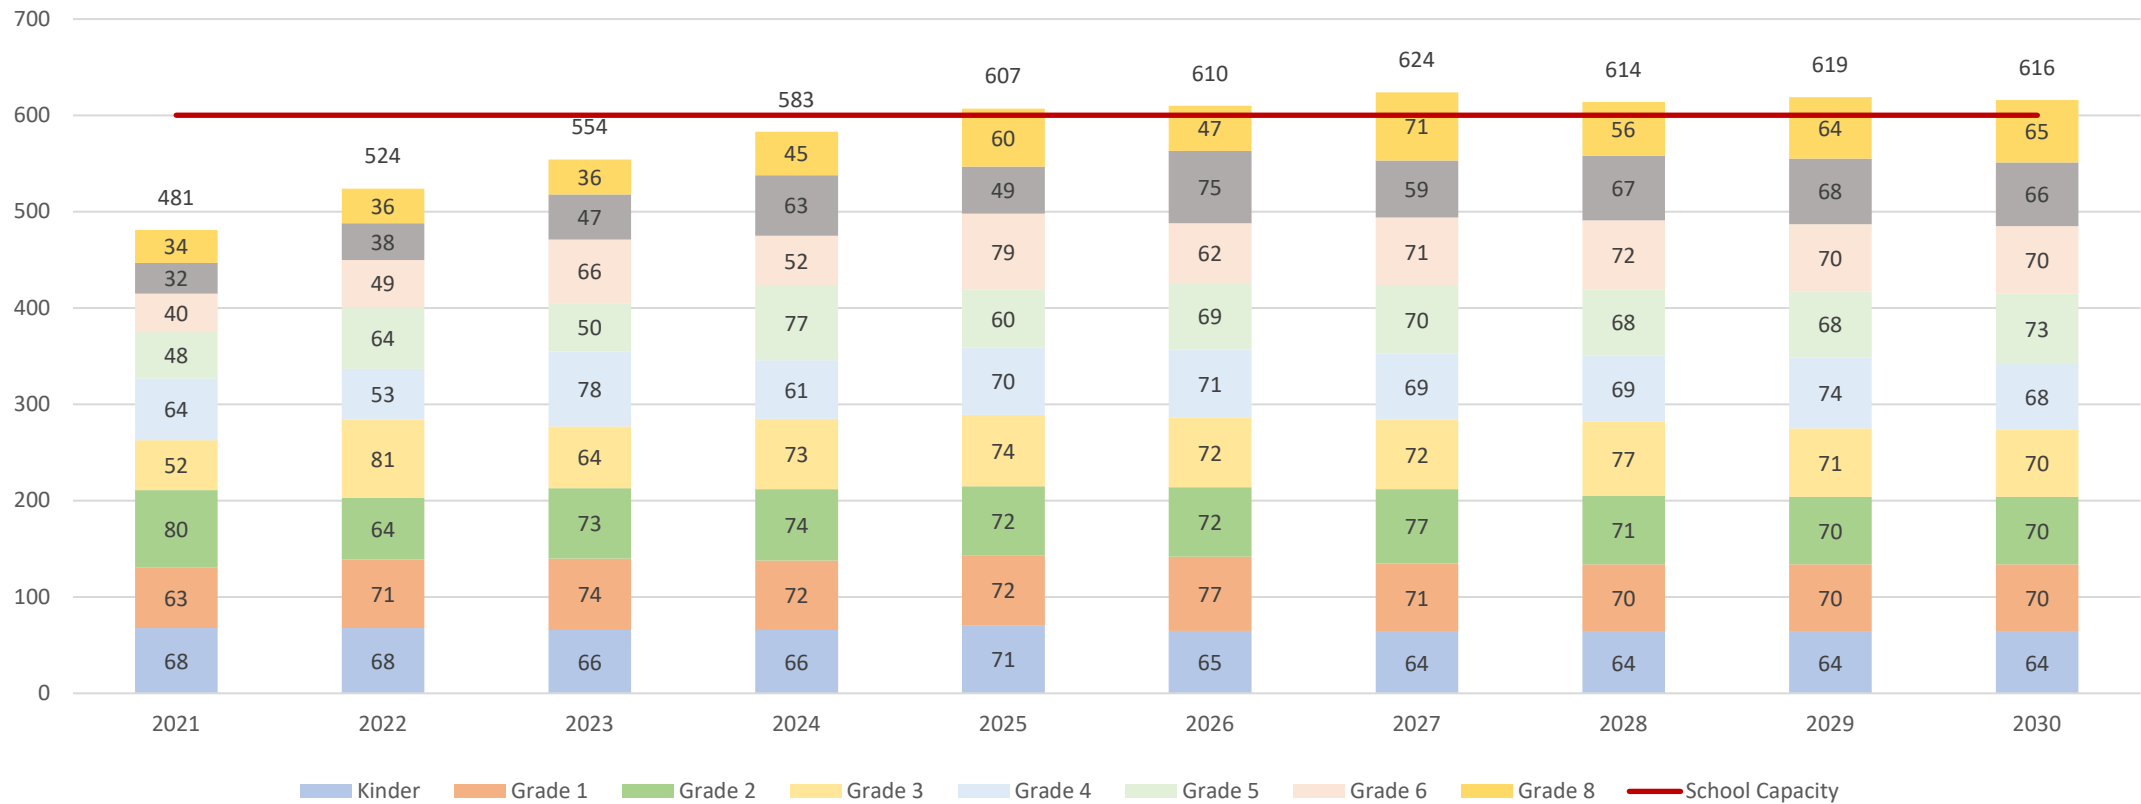

- Kindergarten to Grade 8 English and French Immersion Programs
 - Temporary accommodation while we wait for a second school to be built
 - The school's capacity will be at least 600 students or more
- Other temporary accommodations:
 - Dual Track School
 - Kindergarten to Grade 6 French Immersion
 - Kindergarten to Grade 4 English
 - English Grade 5-6
 - Shamrock School
 - Middle and High School (7 – 12)
 - Collège Béliveau
 - Windsor Park Collegiate

Enrolment Projection: École Sage Creek School *Dual Track K-4 & French Immersion Gr 5-6*

Enrolment Projection_ESCS with Dual Track K-4 and French Immersion Gr 5-6

Projected class size average for 2022-2023: 22.6 (K-6)